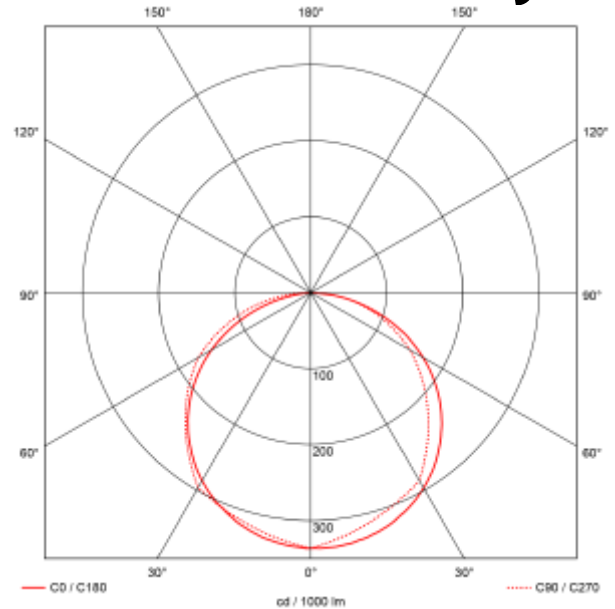

## PRODUCT SHEET

Gemma Up or Down 360lm 830 45° 6W Dark Grey Phasecut

Art. no: 2395-2-45-7

Lighting Solutions

# Gemma Up or Down 360lm 830 45° 6W Dark Grey Phas

### SPECIFICATIONS

Lightsource Type:	LED (built in)
System Power [W]:	6W
CCT (Color Temperature):	3000K
CRI / Ra:	80
Lumen Output:	166lm
Lumen LED (tc=25):	360lm
Beam Angle:	45°
Lens (Diffuser):	Clear
Dimming:	Phase-Cut
System Voltage [V]:	230V 50Hz
Connection:	Terminal
Mounting:	Surface, Wall
Lumen/W:	28lm/W
Color:	Dark Grey
Length [mm]:	105mm
Height [mm]:	90mm
Width [mm]:	80mm
Weight [kg]:	0,5kg