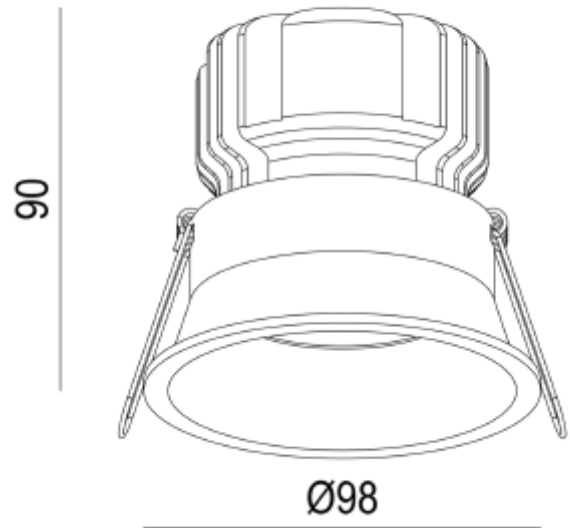

## FDV SPEC SHEET

Ceto Fixed

Art. no: 28830-2-01-36-2

Lighting Solutions

92mm

### LIGHT TECHNICAL

Lumen Output:	1426
Lumen LED (tc=25):	1500
Beam Angle:	36°
CCT (Color Temperature):	3000
CRI / Ra:	80
Color Code:	830
MacAdam (SDCM):	3
Lens (Diffuser):	Clear

### PRODUCT

To be recessed in insulation:	No
Ingress Protection:	IP44
Impact Protection:	IK02
Operating Temperature [°C]:	-20 - 45
Lifetime [h]:	L80B10: 100 000
Color:	Black
Height [mm]:	90
Diameter [mm]:	98
Weight [kg]:	0,25
Housing Material :	Aluminium
Diffuser Material:	Aluminium
Material 2:	Polycarbonate