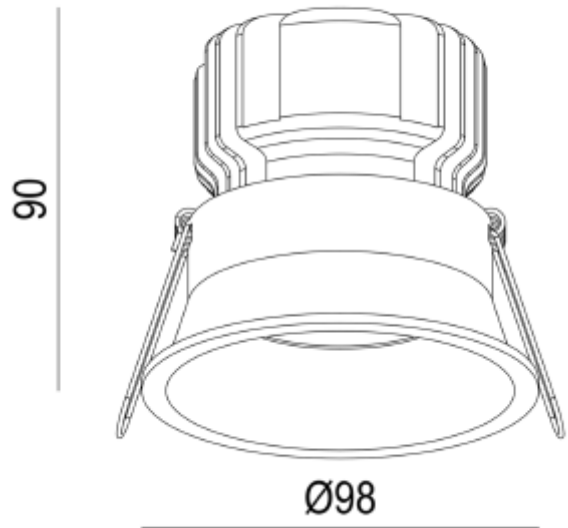

FDV SPEC SHEET

Ceto Fixed

Art. no: 28830-2-01-36-3

Lighting Solutions

92mm

Ceto Fixed

Art. no: 28830-2-01-36-3

LIGHT TECHNICAL

Lumen Output:	1426
Lumen LED (tc=25):	1500
Beam Angle:	36°
CCT (Color Temperature):	3000
CRI / Ra:	80
Color Code:	830
MacAdam (SDCM):	3
Lens (Diffuser):	Clear

MOUNTING / CONNECTION

Connection:	Depending on driver
Cut-out [mm]:	Ø92
Mounting:	Recessed, Ceiling

FDV SPEC SHEET

Ceto Fixed

Art. no: 28830-2-01-36-3

Lighting Solutions

PRODUCT

To be recessed in insulation:	No
Ingress Protection:	IP44
Impact Protection:	IK02
Operating Temperature [°C]:	-20 - 45
Lifetime [h]:	L80B10: 100 000
Color:	White
Height [mm]:	90
Diameter [mm]:	98
Weight [kg]:	0,35
Housing Material :	Aluminium
Diffuser Material:	Aluminium
Material 2:	Polycarbonate