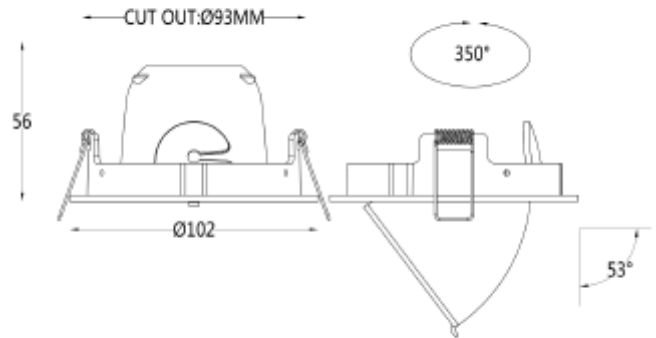

FDV SPEC SHEET

Sargas Rotatable

Art. no: 29927-36-2

Lighting Solutions

93mm

Sargas Rotatable

Art. no: 29927-36-2

LIGHT TECHNICAL

Lumen LED (tc=25):	600
Beam Angle:	36°
CCT (Color Temperature):	2700
CRI / Ra:	90
Color Code:	927
MacAdam (SDCM):	3
Lens (Diffuser):	Clear

MOUNTING / CONNECTION

Connection:	QuickConnect
Cut-out [mm]:	Ø93
Mounting:	Recessed, Ceiling