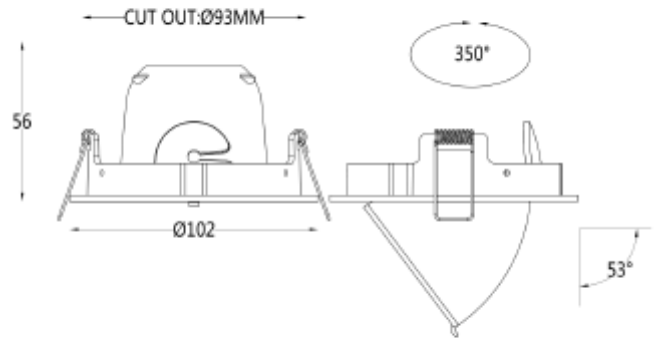

## FDV SPEC SHEET

Sargas Rotatable  
Art. no: 29927-36-3

Lighting Solutions

 93mm

### LIGHT TECHNICAL

Lumen LED (tc=25):	600
Beam Angle:	36°
CCT (Color Temperature):	2700
CRI / Ra:	90
Color Code:	927
MacAdam (SDCM):	3
Lens (Diffuser):	Clear

### MOUNTING / CONNECTION

Connection:	QuickConnect
Cut-out [mm]:	Ø93
Mounting:	Recessed, Ceiling

### PRODUCT

To be recessed in insulation:	No
Ingress Protection:	IP20
Impact Protection:	IK02
Operating Temperature [°C]:	-20 - 45
Color:	White
Height [mm]:	56
Width [mm]:	100
Housing Material :	Aluminium
Diffuser Material:	Aluminium
Material 2:	Polycarbonate