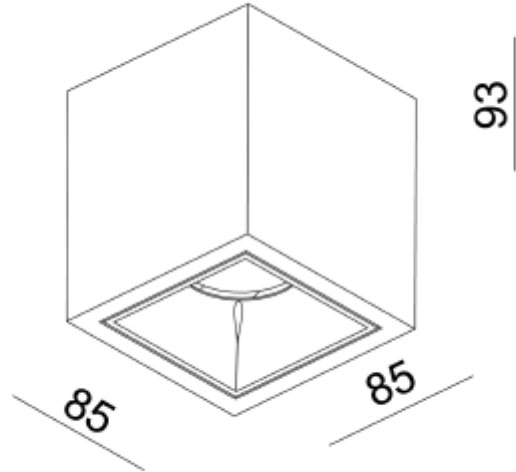

FDV SPEC SHEET

Kappa Rise
Art. no: 3510-48-3

Lighting Solutions

Kappa Rise

Art. no: 3510-48-3

LIGHT TECHNICAL

Lumen Output:	956
Lumen LED (tc=25):	975
Beam Angle:	48°
CCT (Color Temperature):	2700
CRI / Ra:	90
Color Code:	927
MacAdam (SDCM):	3
Lens (Diffuser):	Clear

MOUNTING / CONNECTION

Connection:	Terminal
Mounting:	Surface, Ceiling

PRODUCT

To be recessed in insulation:	Not applicable
Ingress Protection:	IP20
Color:	White
Length [mm]:	85
Height [mm]:	93
Width [mm]:	85