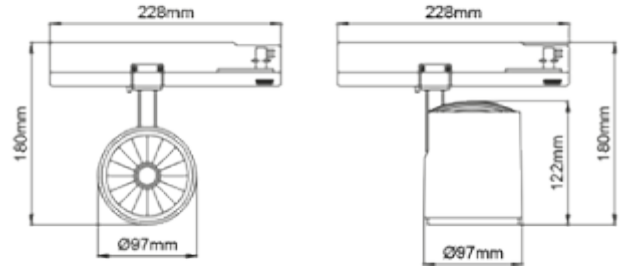

FDV SPEC SHEET

Lobus BI

Art. no: 7010-7-40-1

Lighting Solutions

Lobus BI

Art. no: 7010-7-40-1

LIGHT TECHNICAL

Lightsource Type:	LED (built in)
Lumen Output:	4318
Lumen LED (tc=25):	4750
Beam Angle:	40°
CCT (Color Temperature):	3000
CRI / Ra:	80
Color Code:	830
MacAdam (SDCM):	3
Lens (Diffuser):	Clear

MOUNTING / CONNECTION

Connection:	Track 3-Circuit
Mounting:	Track, Ceiling

ELECTRICAL DATA

Dimming:	None
System Power [W]:	30
System Voltage [V]:	230V 50Hz
Protection Class:	2
Max load pr circuit - B10:	30
Max load pr circuit - B16:	50
Max load pr circuit - C10:	50
Max load pr circuit - C16:	85
Inrush current I_{max} [A]:	5
Inrush current time [µs]:	50
Socket / Cap-Base:	N/A
Current Output [mA]:	800
Voltage Forward Min [V]:	29,6
Voltage Forward Max [V]:	39,5