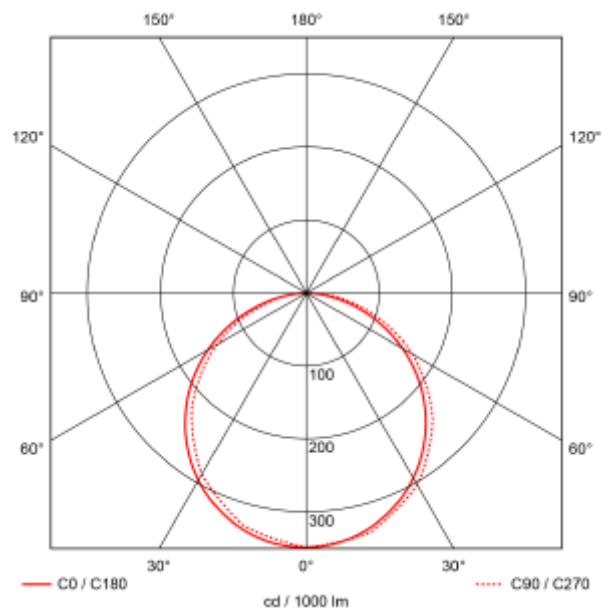

PRODUCT SHEET

Galactic C
Art. no: 9055-02-2

Lighting Solutions

Galactic C

Galactic C is our new series of circular lamps. Modern design combined with prismatic diffuser that gives a pleasant and comfortable light. Galactic has several mounting options, recessed, semi-recessed, surface mounted or suspended. Choose between 2700K and 3000K (dip-switch) with direct light or direct / indirect light. Galactic is delivered in size: Ø400mm, Ø600mm, Ø800mm and 1000mm.

SPECIFICATIONS

Lightsource Type:	LED (built in)
System Power [W]:	40W
CCT (Color Temperature):	2700-3000K
CRI / Ra:	80
Lumen LED (tc=25):	4200lm
Beam Angle:	120°
Lens (Diffuser):	Micropris.
Dimming:	None
System Voltage [V]:	230V 50Hz
Connection:	QuickConnect
Mounting:	Partial-recessed, Surface, Pendant
Cut-out [mm]:	Ø220-Ø250mm
Lifetime [h]:	L80B10: 100 000h
Lumen/W:	98lm/W
MacAdam (SDCM):	3
Color:	Black
Height [mm]:	86mm
Width [mm]:	400mm
Weight [kg]:	3,2kg