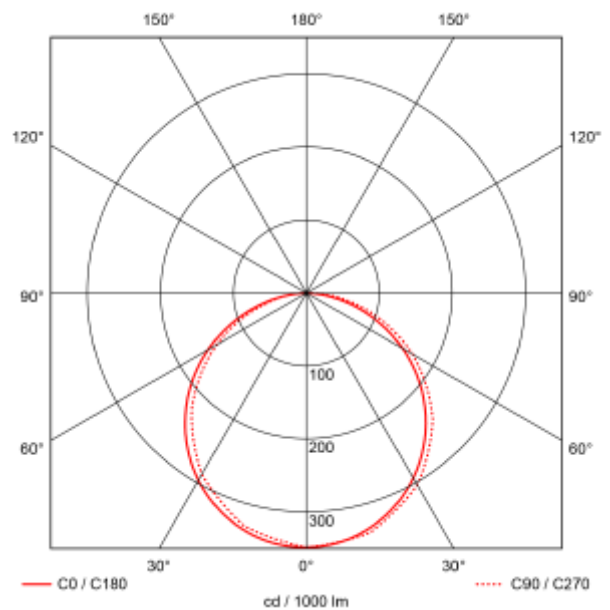

PRODUCT SHEET

Galactic C

Art. no: 9055-02-3-ddd

Lighting Solutions

Galactic C

Galactic C is our new series of circular lamps. Modern design combined with prismatic diffuser that gives a pleasant and comfortable light. Galactic has several mounting options, recessed, semi-recessed, surface mounted or suspended. Choose between 2700K and 3000K (dip-switch) with direct light or direct / indirect light. Galactic is delivered in size: Ø400mm, Ø600mm, Ø800mm and 1000mm.

SPECIFICATIONS

Lightsource Type:	LED (built in)
System Power [W]:	40W
CCT (Color Temperature):	2700-3000K
CRI / Ra:	80
Lumen LED (tc=25):	4200lm
Beam Angle:	120°
Lens (Diffuser):	Micropris.
Dimming:	DALI2
System Voltage [V]:	230V 50Hz
Connection:	QuickConnect
Mounting:	Partial-recessed, Surface, Pendant
Cut-out [mm]:	Ø220-Ø250mm
Lifetime [h]:	L80B10: 100 000h
MacAdam (SDCM):	3
Color:	White
Height [mm]:	86mm
Width [mm]:	400mm
Weight [kg]:	3,2kg