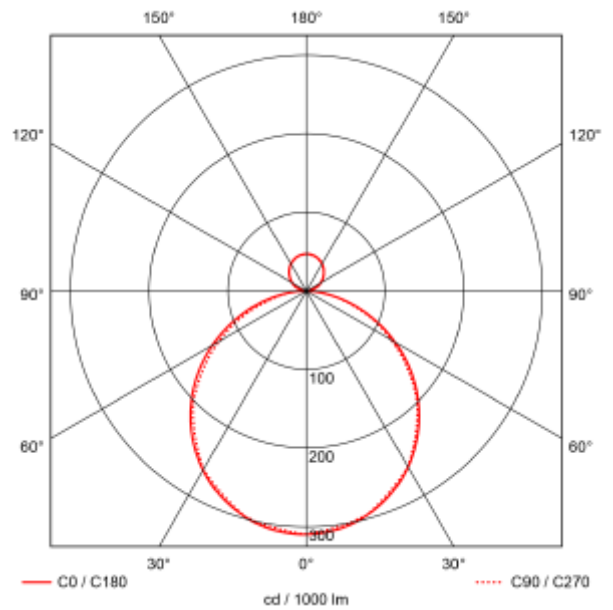

PRODUCT SHEET

Galactic C

Art. no: 9067-01-TW-02-3-ddd

Lighting Solutions

Galactic C

Tunable white version with two DALI2 DT8 driver for individual light control of up and downlight

SPECIFICATIONS

Lightsource Type:	LED (built in)
System Power [W]:	60W
CCT (Color Temperature):	2700-6500K
CRI / Ra:	80
Lumen LED (tc=25):	6400lm
Beam Angle:	120°
Lens (Diffuser):	Micropris.
Dimming:	DALI2
System Voltage [V]:	230V 50Hz
Connection:	Terminal
Mounting:	Partial-recessed, Surface, Pendant
Lifetime [h]:	L80B10: 100 000h
MacAdam (SDCM):	3
Color:	White
Height [mm]:	86mm
Diameter [mm]:	600mm