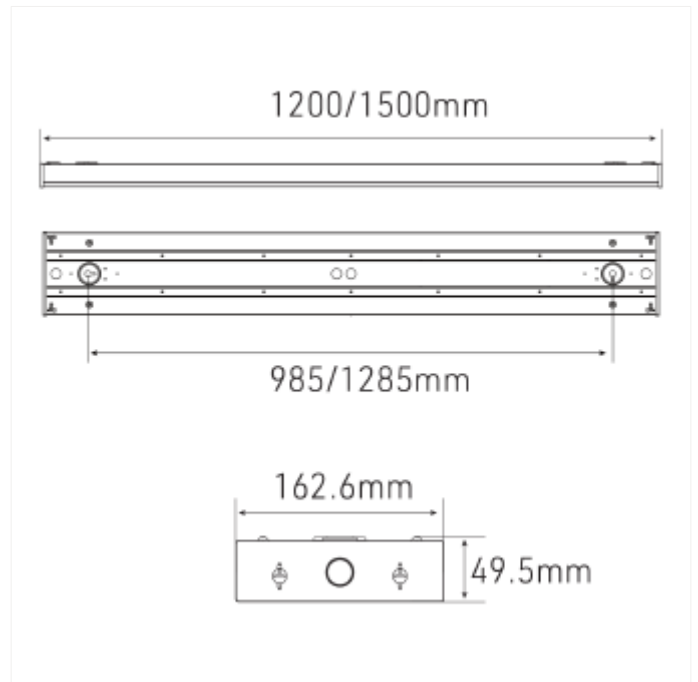

PRODUCT FAMILY SHEET

Uniplus Interior

Uniplus Interior

Uniplus is a surface mounted luminaire with the latest technology and optics to ensure a high luminous efficiency and low glare. -Low glare UGR19
-Up to 150lm/W -Easy and fast installation. -Suspended installation (accessory)

VERSIONS

Art.No	Effect [W]	Cold Lumen [lm]	Lumen Output [lm]	CCT [K]	Beam Angle [°]	Lens Difuser	CRI [>]	Color	Light Control	Connection
103052-90-3	3/29/34/	6200	5670	3000	90°	Micropris.	80	White	None	QuickConnect
103052-90-3-d dd	34W	5200	4590	3000	90°	Micropris.	80	White	DALI2	Terminalx2
103050-90-3	8/22/27/	5000	4500	3000	90°	Micropris.	80	White	None	Quickconnectx2