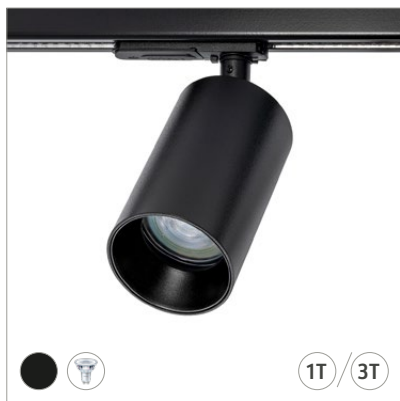

Lighting Solutions

TANIA MINI SPOTLIGHTS

THE TANIA MINI SERIES

STYLISH AND VERSATILE SPOTLIGHTS

VERSIONS

- 1-Circuit, 3-Circuit and DALI Track Spotlights
- Recessed Spotlights
- Surface Mounted Spotlights
- COB LED or GU10 Light Source
- Slim Lamp Body

COLORS

- Black
- White
- Brushed Brass
- Brushed Titanium

ACCESSORIES

- Gold Front Ring
- Black Front Ring
- Honeycomb Filter

TANIA MINI SPOTLIGHTS

TANIA MINI GU10 SPOTLIGHTS

TANIA MINI BASIC

TANIA MINI BASIC GU10

TANIA MINI S1 GU10

TANIA MINI S2 GU10

TANIA MINI S3 GU10

TANIA MINI S4 GU10

TANIA MINI SLIM

THE VERSATILITY OF TANIA MINI
IN A SLIMMER LAMP BODY

VERSIONS

- 1-Circuit Track Spotlight
- Recessed Spotlight
- Surface Mounted Spotlight
- Table Lamp
- Floor Lamp