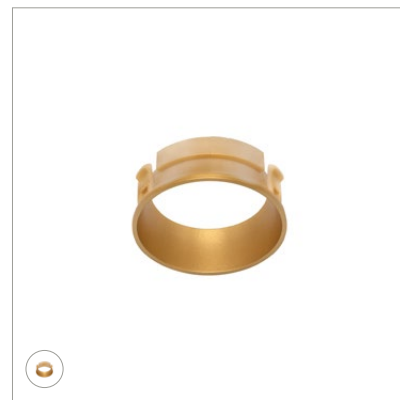

Lighting Solutions

TANIA MINI SPOTLIGHTS

THE TANIA MINI SERIES

STYLISH AND VERSATILE SPOTLIGHTS

VERSIONS

- 1-Circuit, 3-Circuit and DALI Track Spotlights
- Recessed Spotlights
- Surface Mounted Spotlights
- COB LED or GU10 Light Source
- Slim Lamp Body

COLORS

- Black
- White
- Brushed Brass
- Brushed Titanium

ACCESSORIES

- Gold Front Ring
- Black Front Ring
- Honeycomb Filter

TANIA MINI SPOTLIGHTS

TANIA MINI GU10 SPOTLIGHTS

TANIA MINI BASIC

TANIA MINI BASIC GU10

TANIA MINI S1 GU10

TANIA MINI S2 GU10

TANIA MINI S3 GU10

TANIA MINI S4 GU10

TANIA MINI SLIM

THE VERSATILITY OF TANIA MINI
IN A SLIMMER LAMP BODY

VERSIONS

- 1-Circuit Track Spotlight
- Recessed Spotlight
- Surface Mounted Spotlight
- Table Lamp
- Floor Lamp

COLORS

- Black
- White
- Brushed Brass
- Brushed Titanium

ACCESSORIES

- Gold Front Ring
- Black Front Ring (special order)
- Honeycomb Filter

TANIA MINI SLIM SPOTLIGHTS

TANIA MINI SLIM BASIC

TANIA MINI SLIM SURFACE