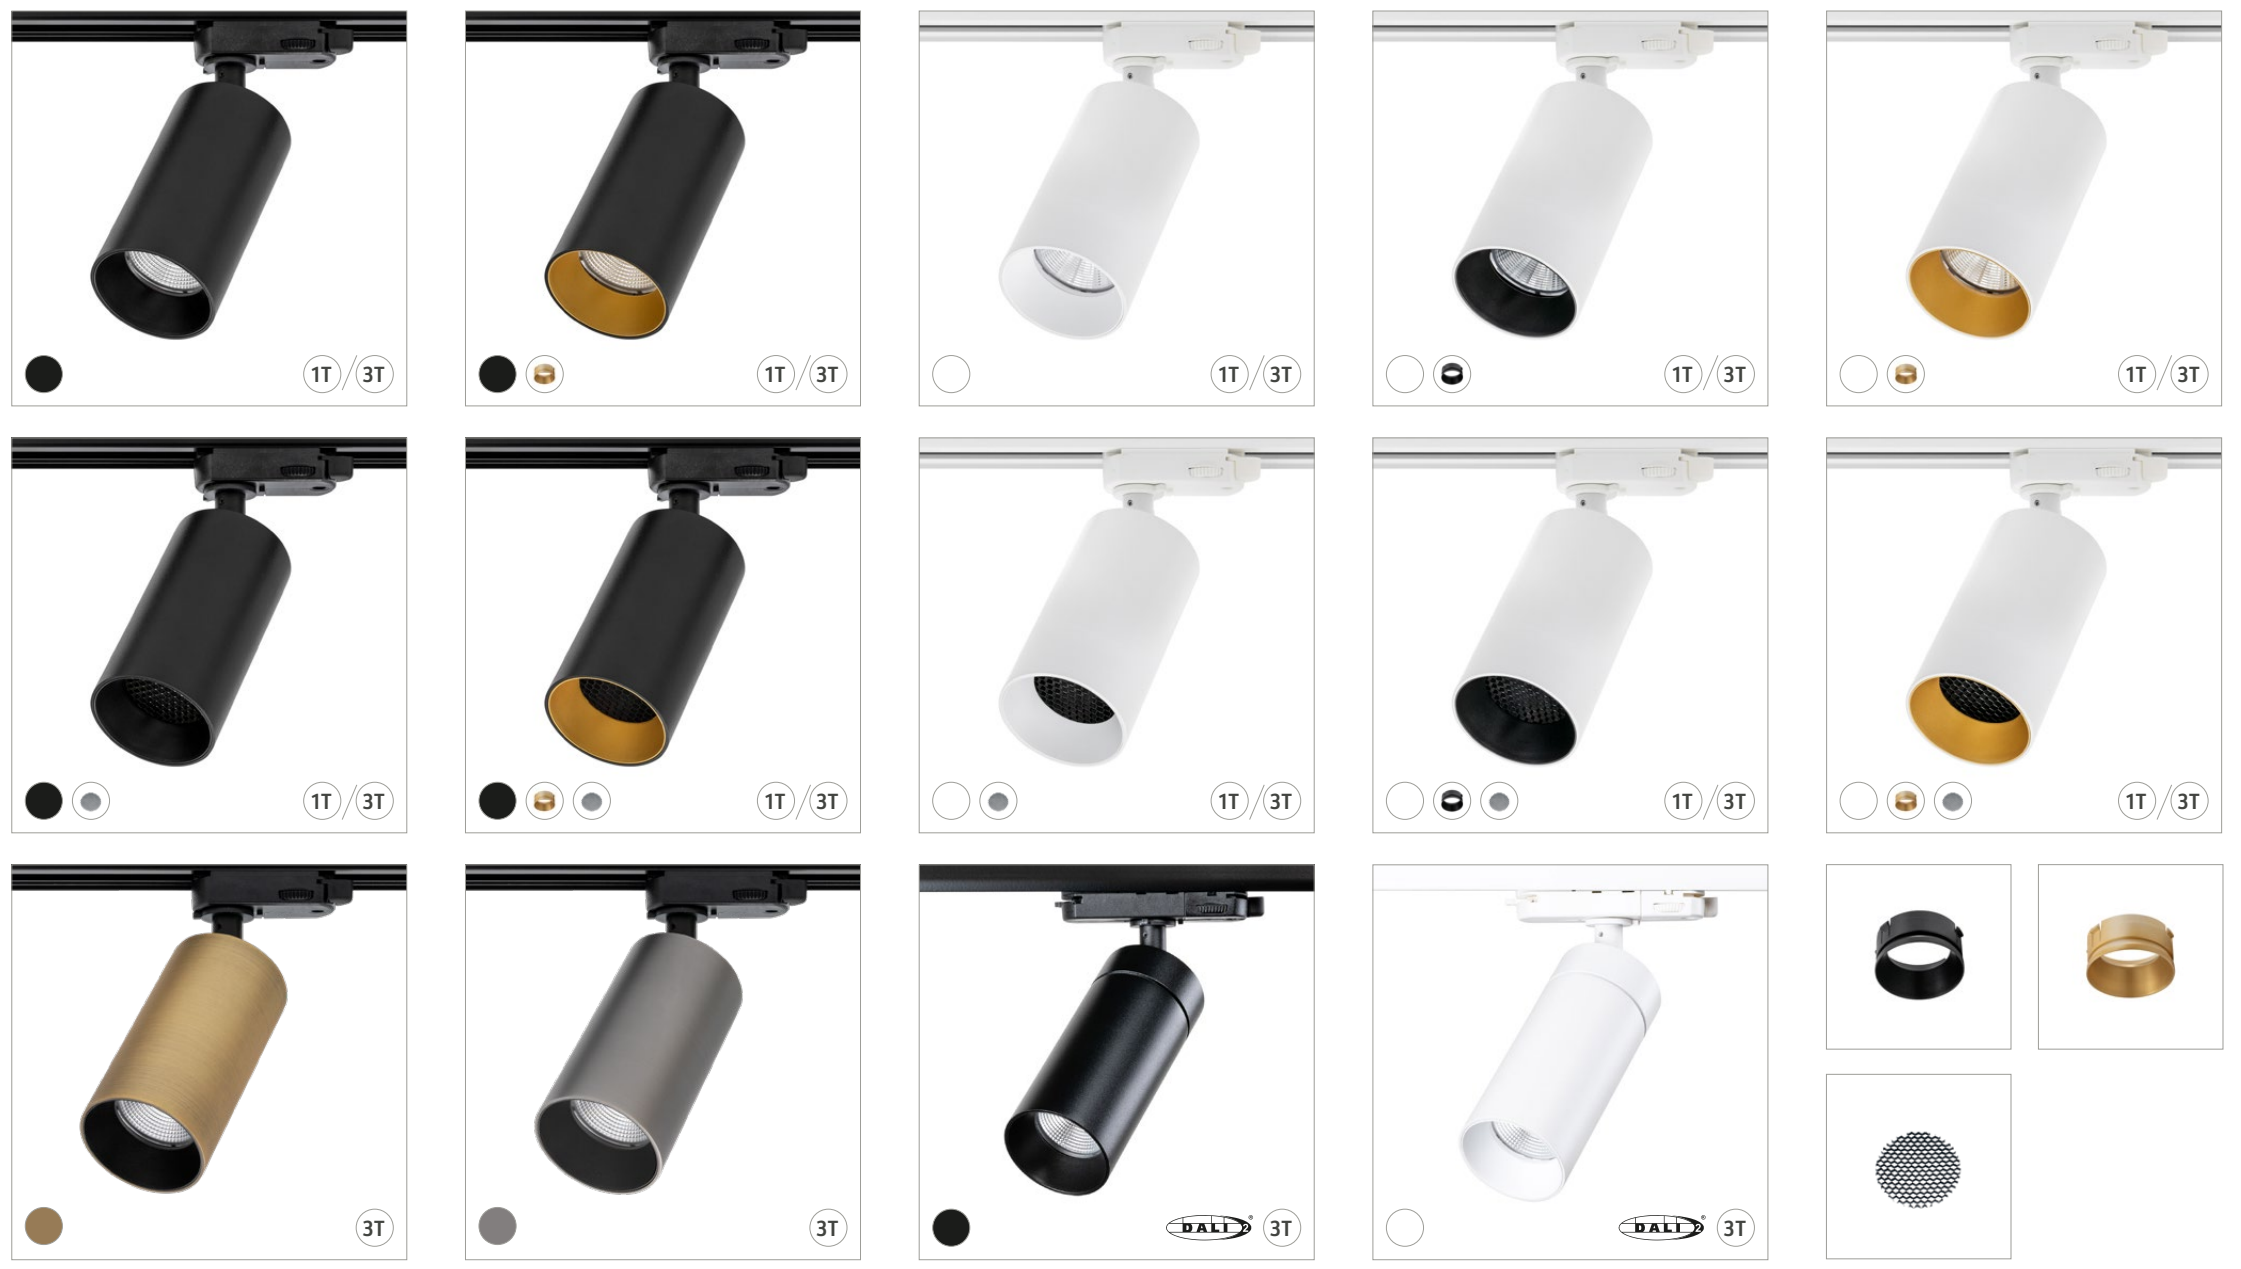

Lighting Solutions

TANIA MINI SPOTLIGHTS

THE TANIA MINI SERIES

STYLISH AND VERSATILE SPOTLIGHTS

VERSIONS

- 1-Circuit, 3-Circuit and DALI Track Spotlights
- Recessed Spotlights
- Surface Mounted Spotlights
- COB LED or GU10 Light Source
- Slim Lamp Body

COLORS

- Black
- White
- Brushed Brass
- Brushed Titanium

ACCESSORIES

- Gold Front Ring
- Black Front Ring
- Honeycomb Filter

TANIA MINI SPOTLIGHTS

TANIA MINI GU10 SPOTLIGHTS

TANIA MINI BASIC

TANIA MINI BASIC GU10

TANIA MINI S1 GU10

TANIA MINI S2 GU10

TANIA MINI S3 GU10

TANIA MINI S4 GU10

TANIA MINI SLIM

THE VERSATILITY OF TANIA MINI
IN A SLIMMER LAMP BODY

VERSIONS

- 1-Circuit Track Spotlight
- Recessed Spotlight
- Surface Mounted Spotlight
- Table Lamp
- Floor Lamp

COLORS

- Black
- White
- Brushed Brass
- Brushed Titanium

ACCESSORIES

- Gold Front Ring
- Black Front Ring (special order)
- Honeycomb Filter

TANIA MINI SLIM SPOTLIGHTS

TANIA MINI SLIM BASIC

TANIA MINI SLIM SURFACE