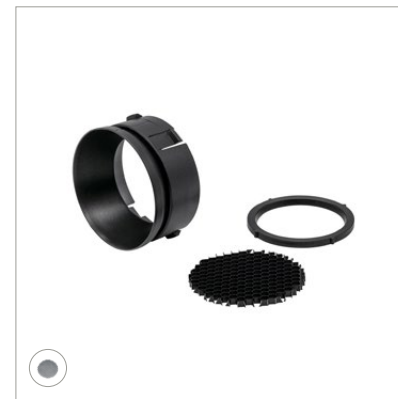

Lighting Solutions

TANIA MINI SPOTLIGHTS

THE TANIA MINI SERIES

STYLISH AND VERSATILE SPOTLIGHTS

VERSIONS

- 1-Circuit, 3-Circuit and DALI Track Spotlights
- Recessed Spotlights
- Surface Mounted Spotlights
- COB LED or GU10 Light Source
- Slim Lamp Body

COLORS

- Black
- White
- Brushed Brass
- Brushed Titanium

ACCESSORIES

- Gold Front Ring
- Black Front Ring
- Honeycomb Filter

TANIA MINI SPOTLIGHTS

TANIA MINI GU10 SPOTLIGHTS

TANIA MINI BASIC

TANIA MINI BASIC GU10

TANIA MINI S1 GU10

TANIA MINI S2 GU10

TANIA MINI S3 GU10

TANIA MINI S4 GU10

TANIA MINI SLIM

THE VERSATILITY OF TANIA MINI
IN A SLIMMER LAMP BODY

VERSIONS

- 1-Circuit Track Spotlight
- Recessed Spotlight
- Surface Mounted Spotlight
- Table Lamp
- Floor Lamp

COLORS

- Black
- White
- Brushed Brass
- Brushed Titanium

ACCESSORIES

- Gold Front Ring
- Black Front Ring (special order)
- Honeycomb Filter

TANIA MINI SLIM SPOTLIGHTS

TANIA MINI SLIM BASIC

TANIA MINI SLIM SURFACE