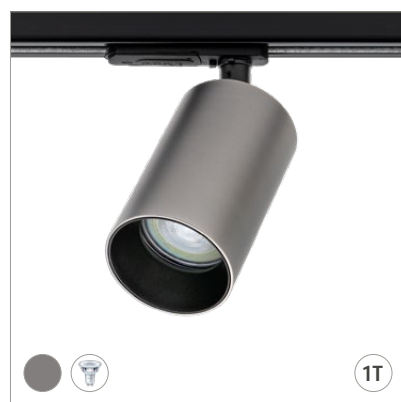

Lighting Solutions

TANIA MINI SPOTLIGHTS

THE TANIA MINI SERIES

STYLISH AND VERSATILE SPOTLIGHTS

VERSIONS

- 1-Circuit, 3-Circuit and DALI Track Spotlights
- Recessed Spotlights
- Surface Mounted Spotlights
- COB LED or GU10 Light Source
- Slim Lamp Body

COLORS

- Black
- White
- Brushed Brass
- Brushed Titanium

ACCESSORIES

- Gold Front Ring
- Black Front Ring
- Honeycomb Filter

TANIA MINI SPOTLIGHTS

TANIA MINI GU10 SPOTLIGHTS

TANIA MINI BASIC

TANIA MINI BASIC GU10

TANIA MINI S1 GU10

TANIA MINI S2 GU10

TANIA MINI S3 GU10

TANIA MINI S4 GU10

TANIA MINI SLIM

THE VERSATILITY OF TANIA MINI
IN A SLIMMER LAMP BODY

VERSIONS

- 1-Circuit Track Spotlight
- Recessed Spotlight
- Surface Mounted Spotlight
- Table Lamp
- Floor Lamp