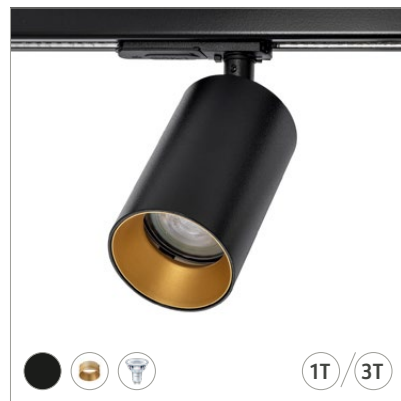

Lighting Solutions

TANIA MINI SPOTLIGHTS

THE TANIA MINI SERIES

STYLISH AND VERSATILE SPOTLIGHTS

VERSIONS

- 1-Circuit, 3-Circuit and DALI Track Spotlights
- Recessed Spotlights
- Surface Mounted Spotlights
- COB LED or GU10 Light Source
- Slim Lamp Body

COLORS

- Black
- White
- Brushed Brass
- Brushed Titanium

ACCESSORIES

- Gold Front Ring
- Black Front Ring
- Honeycomb Filter

TANIA MINI SPOTLIGHTS

TANIA MINI GU10 SPOTLIGHTS

TANIA MINI BASIC

TANIA MINI BASIC GU10

TANIA MINI S1 GU10

TANIA MINI S2 GU10

TANIA MINI S3 GU10

TANIA MINI S4 GU10

TANIA MINI SLIM

THE VERSATILITY OF TANIA MINI
IN A SLIMMER LAMP BODY

VERSIONS

- 1-Circuit Track Spotlight
- Recessed Spotlight
- Surface Mounted Spotlight
- Table Lamp
- Floor Lamp

COLORS

- Black
- White
- Brushed Brass
- Brushed Titanium

ACCESSORIES

- Gold Front Ring
- Black Front Ring (special order)
- Honeycomb Filter

TANIA MINI SLIM SPOTLIGHTS

TANIA MINI SLIM BASIC

TANIA MINI SLIM SURFACE