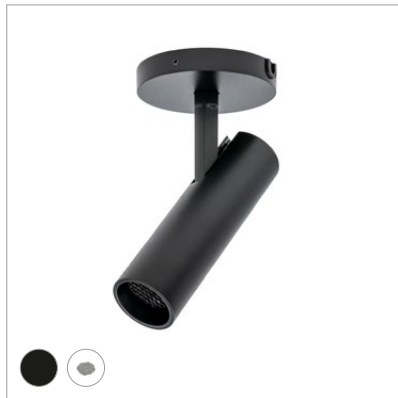

Lighting Solutions

TANIA MINI SPOTLIGHTS

THE TANIA MINI SERIES

STYLISH AND VERSATILE SPOTLIGHTS

VERSIONS

- 1-Circuit, 3-Circuit and DALI Track Spotlights
- Recessed Spotlights
- Surface Mounted Spotlights
- COB LED or GU10 Light Source
- Slim Lamp Body

COLORS

- Black
- White
- Brushed Brass
- Brushed Titanium

ACCESSORIES

- Gold Front Ring
- Black Front Ring
- Honeycomb Filter

TANIA MINI SPOTLIGHTS

TANIA MINI GU10 SPOTLIGHTS

TANIA MINI BASIC

TANIA MINI BASIC GU10

TANIA MINI S1 GU10

TANIA MINI S2 GU10

TANIA MINI S3 GU10

TANIA MINI S4 GU10

TANIA MINI SLIM

THE VERSATILITY OF TANIA MINI
IN A SLIMMER LAMP BODY

VERSIONS

- 1-Circuit Track Spotlight
- Recessed Spotlight
- Surface Mounted Spotlight
- Table Lamp
- Floor Lamp

COLORS

- Black
- White
- Brushed Brass
- Brushed Titanium

ACCESSORIES

- Gold Front Ring
- Black Front Ring (special order)
- Honeycomb Filter

TANIA MINI SLIM SPOTLIGHTS

TANIA MINI SLIM BASIC

TANIA MINI SLIM SURFACE