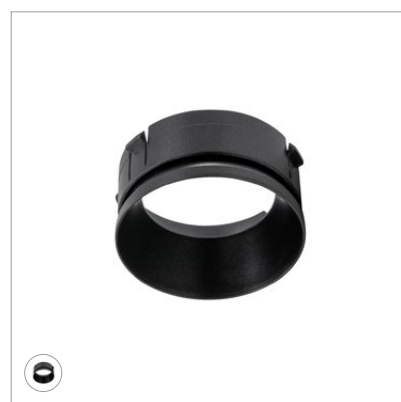

Lighting Solutions

TANIA MINI SPOTLIGHTS

THE TANIA MINI SERIES

STYLISH AND VERSATILE SPOTLIGHTS

VERSIONS

- 1-Circuit, 3-Circuit and DALI Track Spotlights
- Recessed Spotlights
- Surface Mounted Spotlights
- COB LED or GU10 Light Source
- Slim Lamp Body

COLORS

- Black
- White
- Brushed Brass
- Brushed Titanium

ACCESSORIES

- Gold Front Ring
- Black Front Ring
- Honeycomb Filter

TANIA MINI SPOTLIGHTS

TANIA MINI GU10 SPOTLIGHTS

TANIA MINI BASIC

TANIA MINI BASIC GU10

TANIA MINI S1 GU10

TANIA MINI S2 GU10

TANIA MINI S3 GU10

TANIA MINI S4 GU10

TANIA MINI SLIM

THE VERSATILITY OF TANIA MINI
IN A SLIMMER LAMP BODY

VERSIONS

- 1-Circuit Track Spotlight
- Recessed Spotlight
- Surface Mounted Spotlight
- Table Lamp
- Floor Lamp

COLORS

- Black
- White
- Brushed Brass
- Brushed Titanium

ACCESSORIES

- Gold Front Ring
- Black Front Ring (special order)
- Honeycomb Filter

TANIA MINI SLIM SPOTLIGHTS

TANIA MINI SLIM BASIC

TANIA MINI SLIM SURFACE