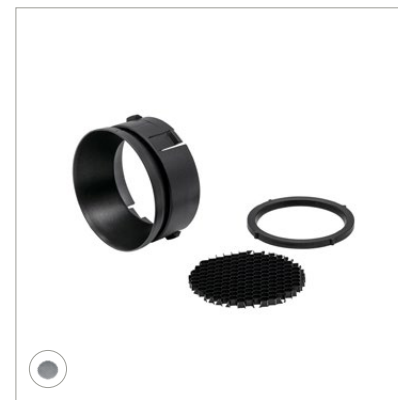

Lighting Solutions

TANIA MINI SPOTLIGHTS

THE TANIA MINI SERIES

STYLISH AND VERSATILE SPOTLIGHTS

VERSIONS

- 1-Circuit, 3-Circuit and DALI Track Spotlights
- Recessed Spotlights
- Surface Mounted Spotlights
- COB LED or GU10 Light Source
- Slim Lamp Body

COLORS

- Black
- White
- Brushed Brass
- Brushed Titanium

ACCESSORIES

- Gold Front Ring
- Black Front Ring
- Honeycomb Filter

TANIA MINI SPOTLIGHTS

TANIA MINI GU10 SPOTLIGHTS

TANIA MINI BASIC

TANIA MINI BASIC GU10

TANIA MINI S1 GU10

TANIA MINI S2 GU10

TANIA MINI S3 GU10

TANIA MINI S4 GU10

TANIA MINI SLIM

THE VERSATILITY OF TANIA MINI
IN A SLIMMER LAMP BODY

VERSIONS

- 1-Circuit Track Spotlight
- Recessed Spotlight
- Surface Mounted Spotlight
- Table Lamp
- Floor Lamp

COLORS

- Black
- White
- Brushed Brass
- Brushed Titanium

ACCESSORIES

- Gold Front Ring
- Black Front Ring (special order)
- Honeycomb Filter

TANIA MINI SLIM SPOTLIGHTS

TANIA MINI SLIM BASIC

TANIA MINI SLIM SURFACE