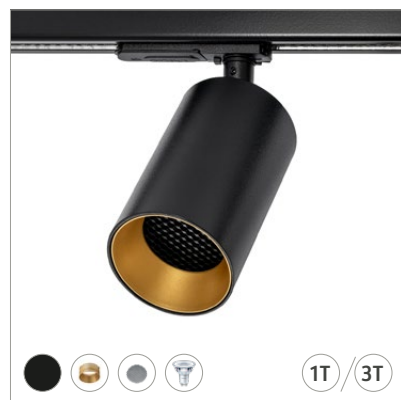

Lighting Solutions

TANIA MINI SPOTLIGHTS

THE TANIA MINI SERIES

STYLISH AND VERSATILE SPOTLIGHTS

VERSIONS

- 1-Circuit, 3-Circuit and DALI Track Spotlights
- Recessed Spotlights
- Surface Mounted Spotlights
- COB LED or GU10 Light Source
- Slim Lamp Body

COLORS

- Black
- White
- Brushed Brass
- Brushed Titanium

ACCESSORIES

- Gold Front Ring
- Black Front Ring
- Honeycomb Filter

TANIA MINI SPOTLIGHTS

TANIA MINI GU10 SPOTLIGHTS

TANIA MINI BASIC

TANIA MINI BASIC GU10

TANIA MINI S1 GU10

TANIA MINI S2 GU10

TANIA MINI S3 GU10

TANIA MINI S4 GU10

TANIA MINI SLIM

THE VERSATILITY OF TANIA MINI
IN A SLIMMER LAMP BODY

VERSIONS

- 1-Circuit Track Spotlight
- Recessed Spotlight
- Surface Mounted Spotlight
- Table Lamp
- Floor Lamp

COLORS

- Black
- White
- Brushed Brass
- Brushed Titanium

ACCESSORIES

- Gold Front Ring
- Black Front Ring (special order)
- Honeycomb Filter

TANIA MINI SLIM SPOTLIGHTS

TANIA MINI SLIM BASIC

TANIA MINI SLIM SURFACE