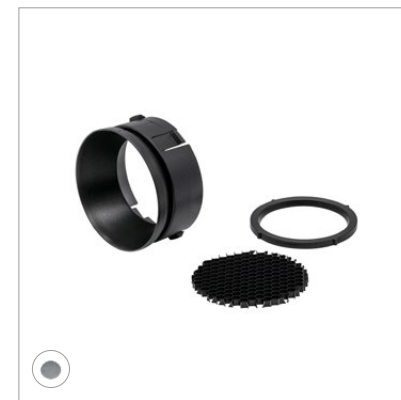

Lighting Solutions

TANIA MINI SPOTLIGHTS

THE TANIA MINI SERIES

STYLISH AND VERSATILE SPOTLIGHTS

VERSIONS

- 1-Circuit, 3-Circuit and DALI Track Spotlights
- Recessed Spotlights
- Surface Mounted Spotlights
- COB LED or GU10 Light Source
- Slim Lamp Body

COLORS

- Black
- White
- Brushed Brass
- Brushed Titanium

ACCESSORIES

- Gold Front Ring
- Black Front Ring
- Honeycomb Filter

TANIA MINI SPOTLIGHTS

TANIA MINI GU10 SPOTLIGHTS

TANIA MINI BASIC

TANIA MINI BASIC GU10

TANIA MINI S1 GU10

TANIA MINI S2 GU10

TANIA MINI S3 GU10

TANIA MINI S4 GU10

TANIA MINI SLIM

THE VERSATILITY OF TANIA MINI
IN A SLIMMER LAMP BODY

VERSIONS

- 1-Circuit Track Spotlight
- Recessed Spotlight
- Surface Mounted Spotlight
- Table Lamp
- Floor Lamp

COLORS

- Black
- White
- Brushed Brass
- Brushed Titanium

ACCESSORIES

- Gold Front Ring
- Black Front Ring (special order)
- Honeycomb Filter

TANIA MINI SLIM SPOTLIGHTS

TANIA MINI SLIM BASIC

TANIA MINI SLIM SURFACE