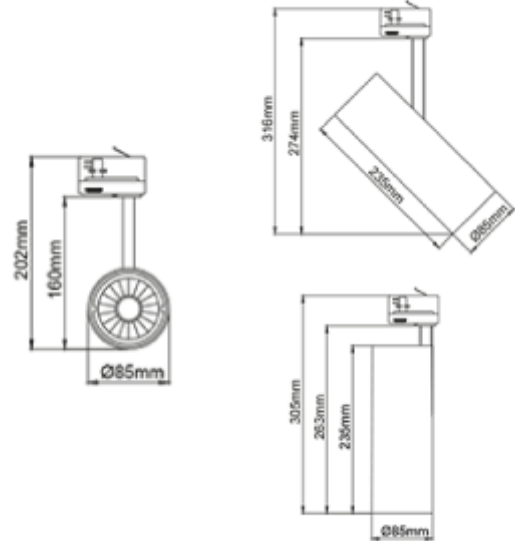

PRODUCT SHEET

Silindir Maxi

Art. no: 1005-6-20-3-ddd

Lighting Solutions

Silindir Maxi

Silindir Maxi is the most powerful spotlight in the Silindir-series. With 28W, high light output and CRI it is very suitable for stores and showrooms. The spotlight can be adjusted in all angles to meet every need. Tilttable 90° and 350° rotatable around its own axis. L305mm - Ø85mm

SPECIFICATIONS

Lightsource Type:	LED (built in)
System Power [W]:	28W
CCT (Color Temperature):	3000K
CRI / Ra:	90
Lumen Output:	2773lm
Lumen LED (tc=25):	3400lm
Beam Angle:	20°
Lens (Diffuser):	Clear
Dimming:	DALI
System Voltage [V]:	230V 50Hz
Connection:	Track 3-Circuit+dim
Mounting:	Track, Ceiling
Lifetime [h]:	L80B10: 60 000h
UGR (<=):	11
Lumen/W:	99lm/W
MacAdam (SDCM):	3
Color:	White
Height [mm]:	305mm
Width [mm]:	85mm
Weight [kg]:	1,3kg