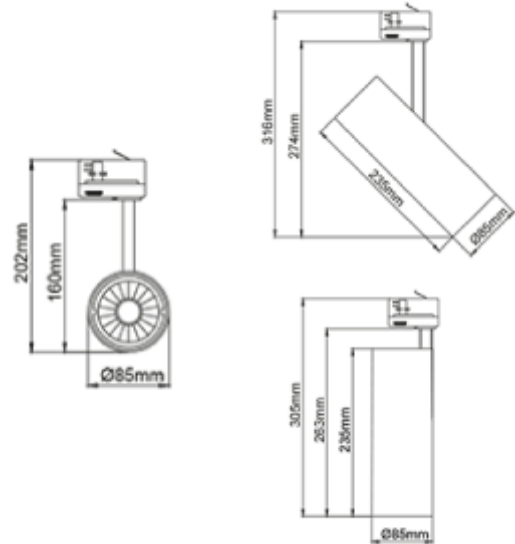

PRODUCT SHEET

Silindir Maxi

Art. no: 1005-6-20-5

Lighting Solutions

Silindir Maxi

Silindir Maxi is the most powerful spotlight in the Silindir-series. With 28W, high light output and CRI it is very suitable for stores and showrooms. The spotlight can be adjusted in all angles to meet every need. Tilttable 90° and 350° rotatable around its own axis. L305mm - Ø85mm

SPECIFICATIONS

Lightsource Type:	LED (built in)
System Power [W]:	28W
CCT (Color Temperature):	3000K
CRI / Ra:	90
Lumen LED (tc=25):	3400lm
Beam Angle:	20°
Lens (Diffuser):	Clear
Dimming:	None
System Voltage [V]:	230V 50Hz
Connection:	Track 3-Circuit
Mounting:	Track, Ceiling
Lifetime [h]:	L80B10: 60 000h
UGR (<=):	11
Lumen/W:	99lm/W
MacAdam (SDCM):	3
Height [mm]:	305mm
Width [mm]:	85mm
Weight [kg]:	1,3kg