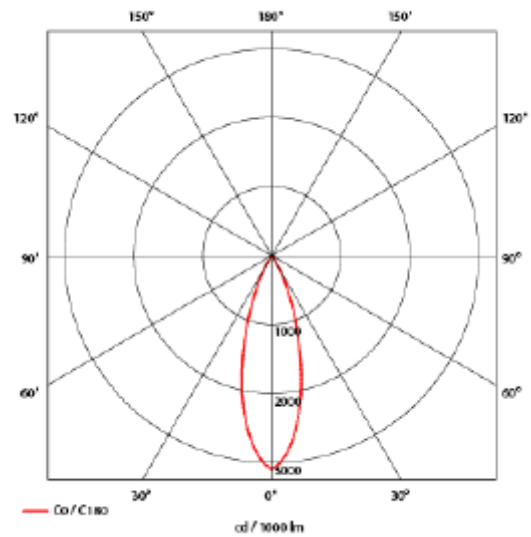

PRODUCT SHEET

Silindir Maxi

Art. no: 1005-6-30-2

Lighting Solutions

Silindir Maxi

SPECIFICATIONS

Lightsource Type:	LED (built in)
System Power [W]:	28W
CCT (Color Temperature):	3000K
CRI / Ra:	90
Lumen Output:	2836lm
Lumen LED (tc=25):	3400lm
Beam Angle:	30°
Lens (Diffuser):	Clear
Dimming:	None
System Voltage [V]:	230V 50Hz
Connection:	Track 3-Circuit
Mounting:	Track, Ceiling
Lifetime [h]:	L80B10: 60 000h
UGR (<=):	13
Lumen/W:	101lm/W
MacAdam (SDCM):	3
Color:	Black
Height [mm]:	305mm
Width [mm]:	85mm
Weight [kg]:	1,3kg

Silindir Maxi is the most powerful spotlight in the Silindir-series. With 28W, high light output and CRI it is very suitable for stores and showrooms. The spotlight can be adjusted in all angles to meet every need. Tiltable 90° and 350° rotatable around its own axis. L305mm - Ø85mm