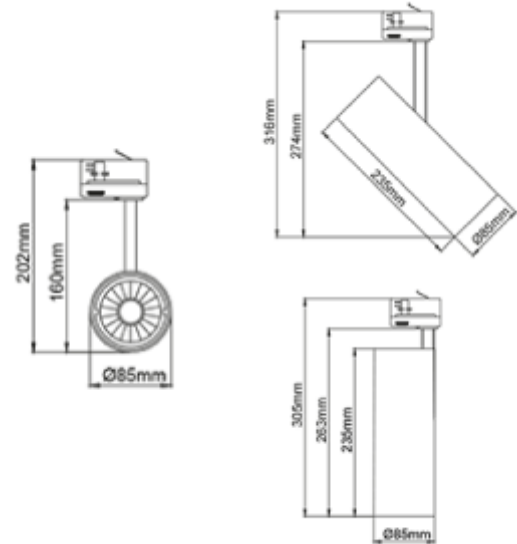

PRODUCT SHEET

Silindir Maxi

Art. no: 1005-6-30-2

Lighting Solutions

Silindir Maxi

SPECIFICATIONS

Lightsource Type:	LED (built in)
System Power [W]:	28W
CCT (Color Temperature):	3000K
CRI / Ra:	90
Lumen Output:	2836lm
Lumen LED (tc=25):	3400lm
Beam Angle:	30°
Lens (Diffuser):	Clear
Dimming:	None
System Voltage [V]:	230V 50Hz
Connection:	Track 3-Circuit
Mounting:	Track, Ceiling
Lifetime [h]:	L80B10: 60 000h
UGR (<=):	13
Lumen/W:	101lm/W
MacAdam (SDCM):	3
Color:	Black
Height [mm]:	305mm
Width [mm]:	85mm
Weight [kg]:	1,3kg

Silindir Maxi is the most powerful spotlight in the Silindir-series. With 28W, high light output and CRI it is very suitable for stores and showrooms. The spotlight can be adjusted in all angles to meet every need. Tiltable 90° and 350° rotatable around its own axis. L305mm - Ø85mm