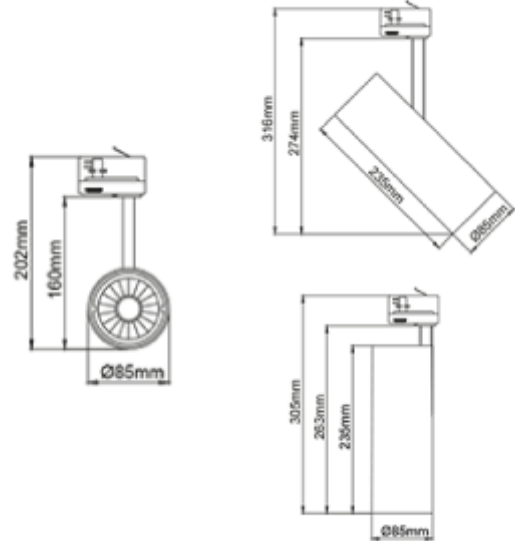

PRODUCT SHEET

Silindir Maxi

Art. no: 1005-6-30-3

Lighting Solutions

Silindir Maxi

Silindir Maxi is the most powerful spotlight in the Silindir-series. With 28W, high light output and CRI it is very suitable for stores and showrooms. The spotlight can be adjusted in all angles to meet every need. Tilttable 90° and 350° rotatable around its own axis. L305mm - Ø85mm

SPECIFICATIONS

Lightsource Type:	LED (built in)
System Power [W]:	28W
CCT (Color Temperature):	3000K
CRI / Ra:	90
Lumen Output:	2836lm
Lumen LED (tc=25):	3400lm
Beam Angle:	30°
Lens (Diffuser):	Clear
Dimming:	None
System Voltage [V]:	230V 50Hz
Connection:	Track 3-Circuit
Mounting:	Track, Ceiling
Lifetime [h]:	L80B10: 60 000h
UGR (<=):	13
Lumen/W:	101lm/W
MacAdam (SDCM):	3
Color:	White
Height [mm]:	305mm
Width [mm]:	85mm
Weight [kg]:	1,3kg