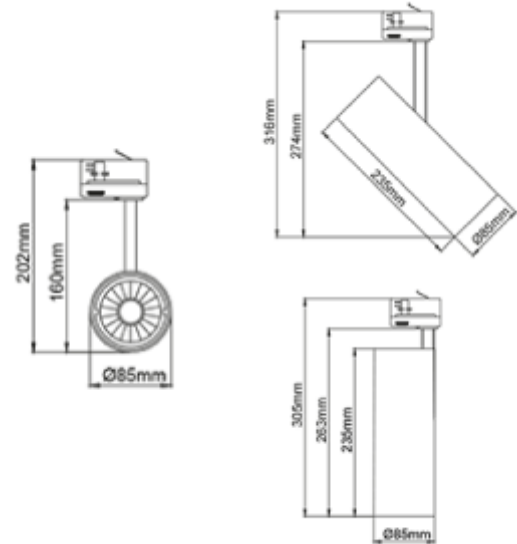

PRODUCT SHEET

Silindir Maxi

Art. no: 1005-7-30-3-ddd

NORLUX®

Lighting Solutions

Silindir Maxi

A+

SPECIFICATIONS

| | |
|---------------------|-----------------|
| Lightsource Type: | LED (built in) |
| System Power [W]: | 27W |
| CRI / Ra: | 95 |
| Lumen LED (tc=25): | 3350lm |
| Beam Angle: | 30° |
| Lens (Diffuser): | Clear |
| Dimming: | DALI |
| System Voltage [V]: | 230V 50Hz |
| Connection: | Track 3-Circuit |
| Mounting: | Track, Ceiling |
| Lifetime [h]: | L80B10: 60 000h |
| MacAdam (SDCM): | 3 |
| Color: | Corten |
| Height [mm]: | 305mm |
| Width [mm]: | 85mm |
| Weight [kg]: | 1,3kg |

Silindir Maxi is the most powerful spotlight in the Silindir-series. With 28W, high light output and CRI it is very suitable for stores and showrooms. The spotlight can be adjusted in all angles to meet every need. Tilttable 90° and 350° rotatable around its own axis. L305mm - Ø85mm