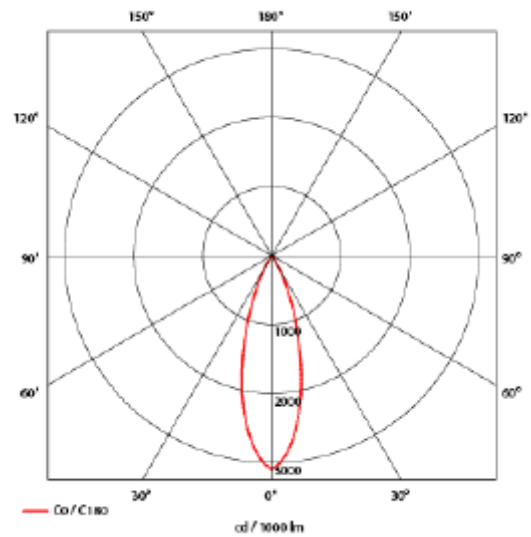

| | |
|---------------------|-----------------|
| Lightsource Type: | LED (built in) |
| System Power [W]: | 27W |
| CRI / Ra: | 95 |
| Lumen LED (tc=25): | 3350lm |
| Beam Angle: | 30° |
| Lens (Diffuser): | Clear |
| Dimming: | DALI |
| System Voltage [V]: | 230V 50Hz |
| Connection: | Track 3-Circuit |
| Mounting: | Track, Ceiling |
| Lifetime [h]: | L80B10: 60 000h |
| MacAdam (SDCM): | 3 |
| Color: | Corten |
| Height [mm]: | 305mm |
| Width [mm]: | 85mm |
| Weight [kg]: | 1,3kg |

Silindir Maxi is the most powerful spotlight in the Silindir-series. With 28W, high light output and CRI it is very suitable for stores and showrooms. The spotlight can be adjusted in all angles to meet every need. Tilttable 90° and 350° rotatable around its own axis. L305mm - Ø85mm