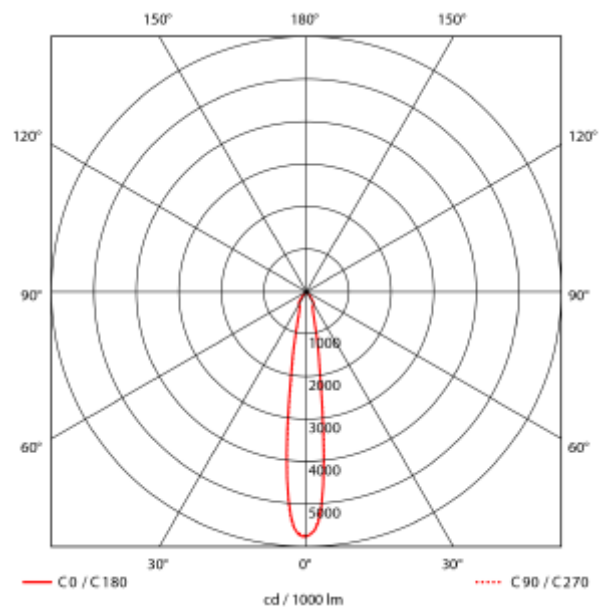

PRODUCT SHEET

Zeta Mini

Art. no: 1017-7-15-2

Lighting Solutions

Zeta Mini

 155mm

SPECIFICATIONS

Lightsource Type:	LED (built in)
System Power [W]:	27W
CCT (Color Temperature):	2700K
CRI / Ra:	80
Lumen Output:	3031lm
Lumen LED (tc=25):	4050lm
Beam Angle:	15°
Lens (Diffuser):	Clear
Dimming:	None
System Voltage [V]:	230V 50Hz
Connection:	18i3 Quick connection
Mounting:	Recessed, Ceiling
Cut-out [mm]:	Ø155mm
Lifetime [h]:	L80B10: 100 000h
Lumen/W:	112lm/W
Color:	Black
Length [mm]:	165mm
Height [mm]:	125mm
Width [mm]:	165mm
Weight [kg]:	0,95kg
To be recessed in insulation:	No

Zeta Mini is a small flexible LED downlight replacing the well-known Zebra mini, offering the same great quality and adjustment possibilities. The Zeta mini is supplied with 18i3 cable connector and can be delivered with a variety of connection options. The down light is available in three different colors.