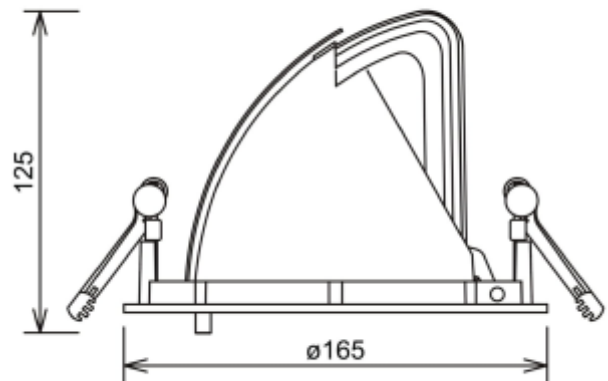

PRODUCT SHEET

Zeta Mini

Art. no: 1017-7-15-2

Lighting Solutions

Zeta Mini

 155mm

SPECIFICATIONS

Lightsource Type:	LED (built in)
System Power [W]:	27W
CCT (Color Temperature):	2700K
CRI / Ra:	80
Lumen Output:	3031lm
Lumen LED (tc=25):	4050lm
Beam Angle:	15°
Lens (Diffuser):	Clear
Dimming:	None
System Voltage [V]:	230V 50Hz
Connection:	18i3 Quick connection
Mounting:	Recessed, Ceiling
Cut-out [mm]:	Ø155mm
Lifetime [h]:	L80B10: 100 000h
Lumen/W:	112lm/W
Color:	Black
Length [mm]:	165mm
Height [mm]:	125mm
Width [mm]:	165mm
Weight [kg]:	0,95kg
To be recessed in insulation:	No

Zeta Mini is a small flexible LED downlight replacing the well-known Zebra mini, offering the same great quality and adjustment possibilities. The Zeta mini is supplied with 18i3 cable connector and can be delivered with a variety of connection options. The down light is available in three different colors.