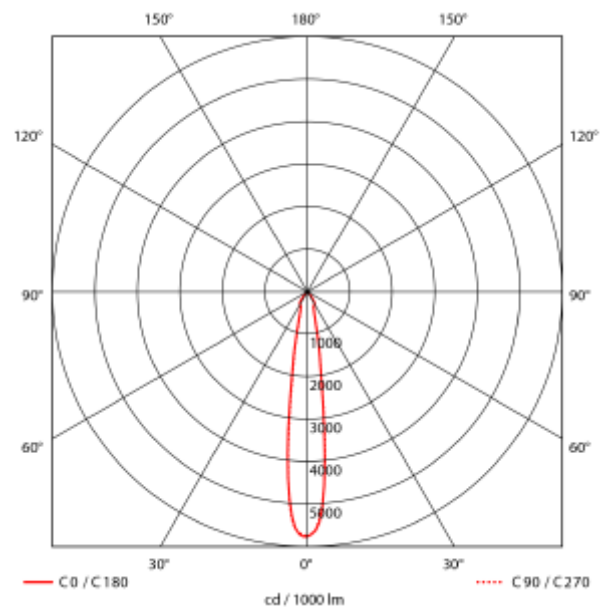

### SPECIFICATIONS

Lightsource Type:	LED (built in)
System Power [W]:	27W
CCT (Color Temperature):	2700K
CRI / Ra:	80
Lumen Output:	3031lm
Lumen LED (tc=25):	4050lm
Beam Angle:	15°
Lens (Diffuser):	Clear
Dimming:	None
System Voltage [V]:	230V 50Hz
Connection:	18i3 Quick connection
Mounting:	Recessed, Ceiling
Cut-out [mm]:	Ø155mm
Lifetime [h]:	L80B10: 100 000h
Lumen/W:	112lm/W
Color:	White
Length [mm]:	165mm
Height [mm]:	125mm
Width [mm]:	165mm
Weight [kg]:	0,95kg
To be recessed in insulation:	No