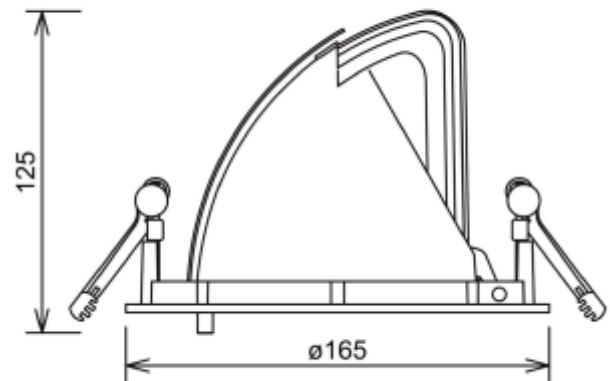

# Zeta Mini

 155mm

### SPECIFICATIONS

Lightsource Type:	LED (built in)
System Power [W]:	27W
CCT (Color Temperature):	2700K
CRI / Ra:	80
Lumen Output:	3031lm
Lumen LED (tc=25):	4050lm
Beam Angle:	15°
Lens (Diffuser):	Clear
Dimming:	None
System Voltage [V]:	230V 50Hz
Connection:	18i3 Quick connection
Mounting:	Recessed, Ceiling
Cut-out [mm]:	Ø155mm
Lifetime [h]:	L80B10: 100 000h
Lumen/W:	112lm/W
Color:	White
Length [mm]:	165mm
Height [mm]:	125mm
Width [mm]:	165mm
Weight [kg]:	0,95kg
To be recessed in insulation:	No