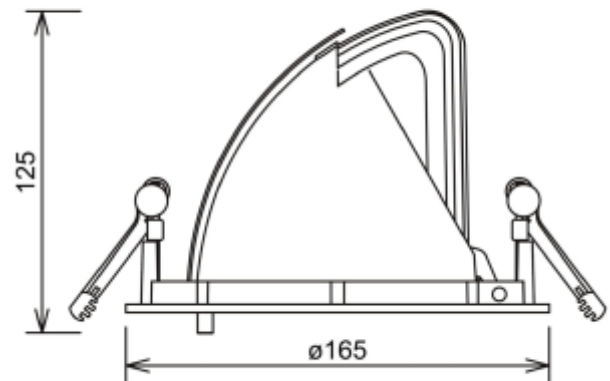

PRODUCT SHEET

Zeta Mini

Art. no: 1017-7-30-1

Lighting Solutions

Zeta Mini

 155mm

Zeta Mini is a small flexible LED downlight replacing the well-known Zebra mini, offering the same great quality and adjustment possibilities. The Zeta mini is supplied with 18i3 cable connector and can be delivered with a variety of connection options. The down light is available in three different colors.

SPECIFICATIONS

Lightsource Type:	LED (built in)
System Power [W]:	27W
CCT (Color Temperature):	2700K
CRI / Ra:	80
Lumen LED (tc=25):	4050lm
Beam Angle:	30°
Lens (Diffuser):	Clear
Dimming:	None
System Voltage [V]:	230V 50Hz
Connection:	18i3 Quick connection
Mounting:	Recessed, Ceiling
Cut-out [mm]:	Ø155mm
Lifetime [h]:	L80B10: 100 000h
Color:	Grey
Length [mm]:	165mm
Height [mm]:	125mm
Width [mm]:	165mm
Weight [kg]:	0,95kg
To be recessed in insulation:	No