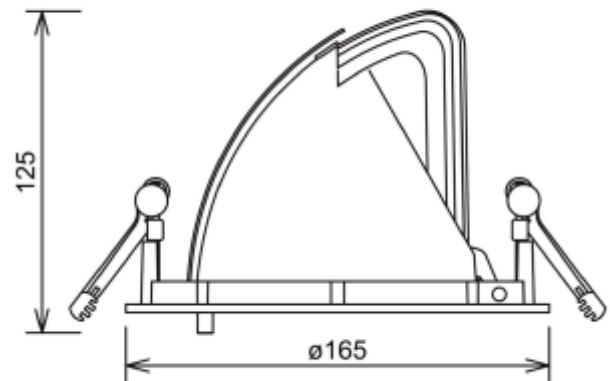

PRODUCT SHEET

Zeta Mini

Art. no: 1017-7-30-3

Lighting Solutions

Zeta Mini

 155mm

Zeta Mini is a small flexible LED downlight replacing the well-known Zebra mini, offering the same great quality and adjustment possibilities. The Zeta mini is supplied with 18i3 cable connector and can be delivered with a variety of connection options. The down light is available in three different colors.

SPECIFICATIONS

Lightsource Type:	LED (built in)
System Power [W]:	27W
CCT (Color Temperature):	2700K
CRI / Ra:	80
Lumen LED (tc=25):	4050lm
Beam Angle:	30°
Lens (Diffuser):	Clear
Dimming:	None
System Voltage [V]:	230V 50Hz
Connection:	18i3 Quick connection
Mounting:	Recessed, Ceiling
Cut-out [mm]:	Ø155mm
Lifetime [h]:	L80B10: 100 000h
Color:	White
Length [mm]:	165mm
Height [mm]:	125mm
Width [mm]:	165mm
Weight [kg]:	0,95kg
To be recessed in insulation:	No