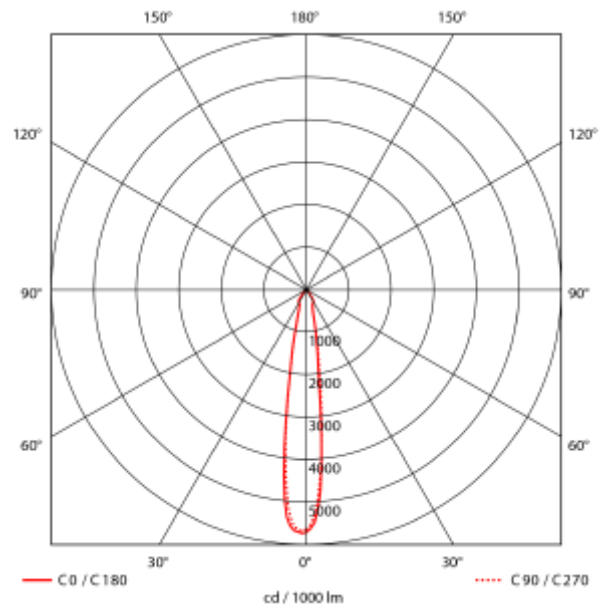

PRODUCT SHEET

Zeta Mini

Art. no: 1018-7-15-3

Lighting Solutions

Zeta Mini

 155mm

SPECIFICATIONS

Lightsource Type:	LED (built in)
System Power [W]:	27W
CCT (Color Temperature):	3000K
CRI / Ra:	80
Lumen Output:	3133lm
Lumen LED (tc=25):	4200lm
Beam Angle:	15°
Lens (Diffuser):	Clear
Dimming:	None
System Voltage [V]:	230V 50Hz
Connection:	18i3 Quick connection
Mounting:	Recessed, Ceiling
Cut-out [mm]:	Ø155mm
Lifetime [h]:	L80B10: 100 000h
Lumen/W:	116lm/W
Color:	White
Length [mm]:	165mm
Height [mm]:	125mm
Width [mm]:	165mm
Weight [kg]:	0,95kg
To be recessed in insulation:	No

Zeta Mini is a small flexible LED downlight replacing the well-known Zebra mini, offering the same great quality and adjustment possibilities. The Zeta mini is supplied with 18i3 cable connector and can be delivered with a variety of connection options. The down light is available in three different colors.