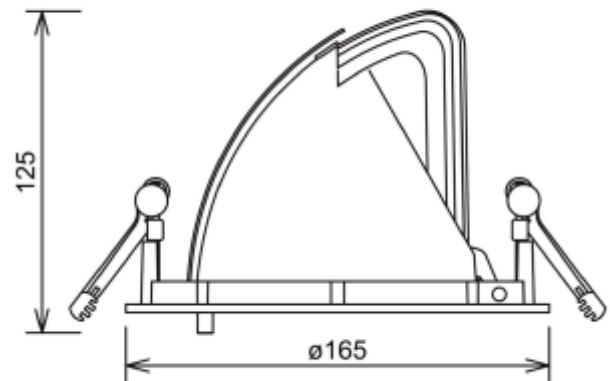

PRODUCT SHEET

Zeta Mini

Art. no: 1018-7-15-3

Lighting Solutions

Zeta Mini

 155mm

SPECIFICATIONS

Lightsource Type:	LED (built in)
System Power [W]:	27W
CCT (Color Temperature):	3000K
CRI / Ra:	80
Lumen Output:	3133lm
Lumen LED (tc=25):	4200lm
Beam Angle:	15°
Lens (Diffuser):	Clear
Dimming:	None
System Voltage [V]:	230V 50Hz
Connection:	18i3 Quick connection
Mounting:	Recessed, Ceiling
Cut-out [mm]:	Ø155mm
Lifetime [h]:	L80B10: 100 000h
Lumen/W:	116lm/W
Color:	White
Length [mm]:	165mm
Height [mm]:	125mm
Width [mm]:	165mm
Weight [kg]:	0,95kg
To be recessed in insulation:	No

Zeta Mini is a small flexible LED downlight replacing the well-known Zebra mini, offering the same great quality and adjustment possibilities. The Zeta mini is supplied with 18i3 cable connector and can be delivered with a variety of connection options. The down light is available in three different colors.