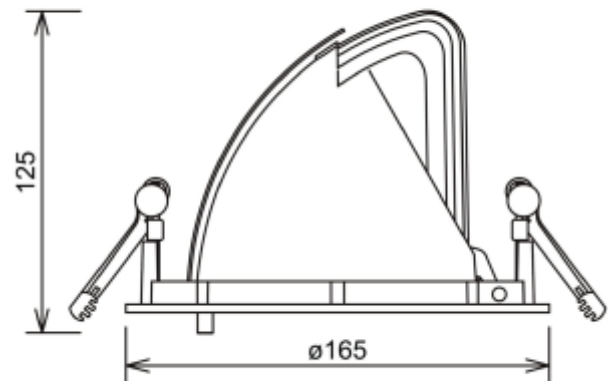

## Zeta Mini

 155mm

### SPECIFICATIONS

Lightsource Type:	LED (built in)
System Power [W]:	27W
CCT (Color Temperature):	3000K
CRI / Ra:	80
Lumen Output:	3010lm
Lumen LED (tc=25):	4200lm
Beam Angle:	30°
Lens (Diffuser):	Clear
Dimming:	None
System Voltage [V]:	230V 50Hz
Connection:	18i3 Quick connection
Mounting:	Recessed, Ceiling
Cut-out [mm]:	Ø155mm
Lifetime [h]:	L80B10: 100 000h
Lumen/W:	111lm/W
Color:	Black
Length [mm]:	165mm
Height [mm]:	125mm
Width [mm]:	165mm
Weight [kg]:	0,95kg
To be recessed in insulation:	No