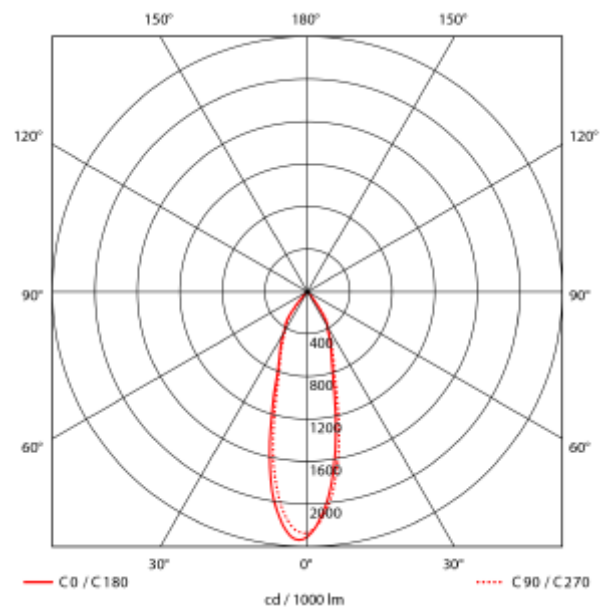

### SPECIFICATIONS

Lightsource Type:	LED (built in)
System Power [W]:	27W
CCT (Color Temperature):	3000K
CRI / Ra:	80
Lumen Output:	3010lm
Lumen LED (tc=25):	4200lm
Beam Angle:	30°
Lens (Diffuser):	Clear
Dimming:	None
System Voltage [V]:	230V 50Hz
Connection:	18i3 Quick connection
Mounting:	Recessed, Ceiling
Cut-out [mm]:	Ø155mm
Lifetime [h]:	L80B10: 100 000h
Lumen/W:	111lm/W
Color:	Black
Length [mm]:	165mm
Height [mm]:	125mm
Width [mm]:	165mm
Weight [kg]:	0,95kg
To be recessed in insulation:	No