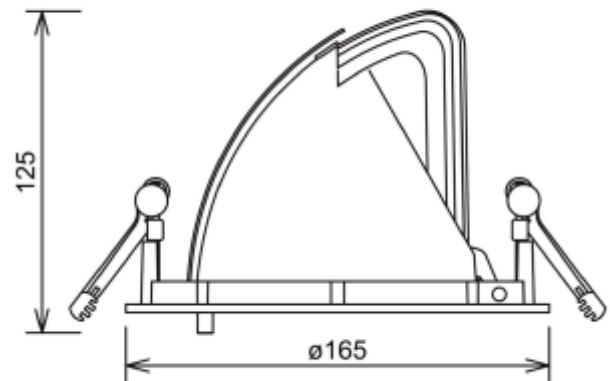

PRODUCT SHEET

Zeta Mini

Art. no: 1018-7-30-3

Lighting Solutions

Zeta Mini

 155mm

SPECIFICATIONS

Lightsource Type:	LED (built in)
System Power [W]:	27W
CCT (Color Temperature):	3000K
CRI / Ra:	80
Lumen Output:	3010lm
Lumen LED (tc=25):	4200lm
Beam Angle:	30°
Lens (Diffuser):	Clear
Dimming:	None
System Voltage [V]:	230V 50Hz
Connection:	18i3 Quick connection
Mounting:	Recessed, Ceiling
Cut-out [mm]:	Ø155mm
Lifetime [h]:	L80B10: 100 000h
Lumen/W:	111lm/W
Color:	White
Length [mm]:	165mm
Height [mm]:	125mm
Width [mm]:	165mm
Weight [kg]:	0,95kg
To be recessed in insulation:	No

Zeta Mini is a small flexible LED downlight replacing the well-known Zebra mini, offering the same great quality and adjustment possibilities. The Zeta mini is supplied with 18i3 cable connector and can be delivered with a variety of connection options. The down light is available in three different colors.