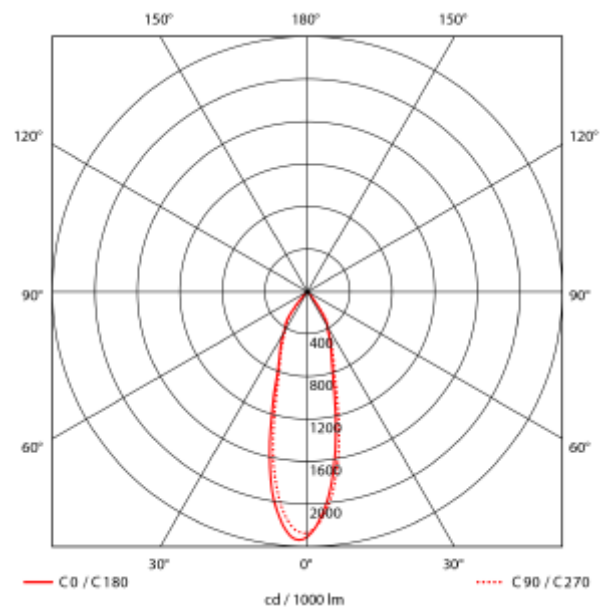

PRODUCT SHEET

Zeta Mini

Art. no: 1018-7-30-3

Lighting Solutions

Zeta Mini

 155mm

SPECIFICATIONS

Lightsource Type:	LED (built in)
System Power [W]:	27W
CCT (Color Temperature):	3000K
CRI / Ra:	80
Lumen Output:	3010lm
Lumen LED (tc=25):	4200lm
Beam Angle:	30°
Lens (Diffuser):	Clear
Dimming:	None
System Voltage [V]:	230V 50Hz
Connection:	18i3 Quick connection
Mounting:	Recessed, Ceiling
Cut-out [mm]:	Ø155mm
Lifetime [h]:	L80B10: 100 000h
Lumen/W:	111lm/W
Color:	White
Length [mm]:	165mm
Height [mm]:	125mm
Width [mm]:	165mm
Weight [kg]:	0,95kg
To be recessed in insulation:	No

Zeta Mini is a small flexible LED downlight replacing the well-known Zebra mini, offering the same great quality and adjustment possibilities. The Zeta mini is supplied with 18i3 cable connector and can be delivered with a variety of connection options. The down light is available in three different colors.