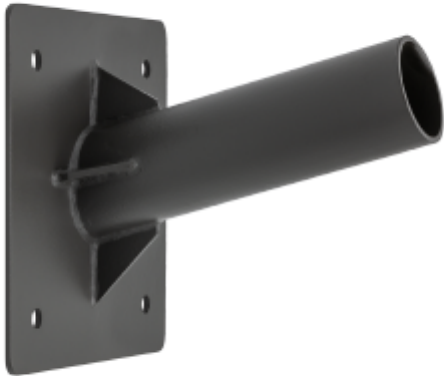

PRODUCT SHEET

Wall bracket for Montana, Joule, Anka GR
Art. no: 101910-01

Lighting Solutions

Wall bracket for Montana, Joule, Anka GR

SPECIFICATIONS

Color:	Grey
Length:	195mm
Height:	200mm
Width:	200mm