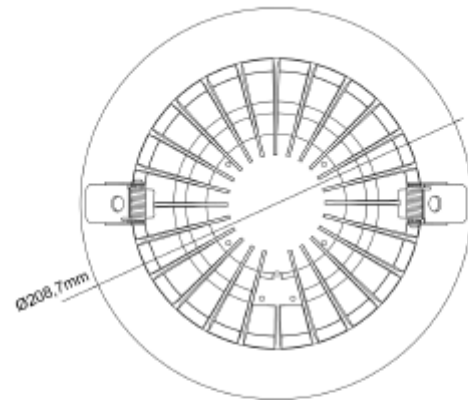

FDV SPEC SHEET

Leila R

Art. no: 102210-01-3

Lighting Solutions

Leila R

Art. no: 102210-01-3

LIGHT TECHNICAL

Lightsource Type:	LED (built in)
Lumen Output:	612
Lumen LED (tc=25):	1100
Beam Angle:	70°
CCT (Color Temperature):	3000
CRI / Ra:	90
Color Code:	930
MacAdam (SDCM):	3
Lens (Diffuser):	Opal

Connection:	Depending on driver
Cut-out [mm]:	175-205
Mounting:	Recessed, Ceiling

PRODUCT

To be recessed in insulation:	No
Ingress Protection:	IP20
Lifetime [h]:	L80B10: 100 000
Color:	White
Height [mm]:	85
Diameter [mm]:	209