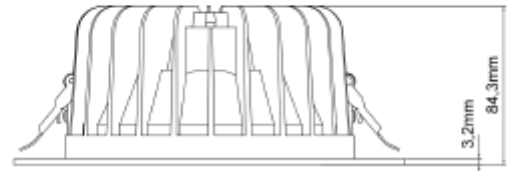

FDV SPEC SHEET

Leila R

Art. no: 102210-01-3

Lighting Solutions

Leila R

Art. no: 102210-01-3

LIGHT TECHNICAL

Lightsource Type:	LED (built in)
Lumen Output:	612
Lumen LED (tc=25):	1100
Beam Angle:	70°
CCT (Color Temperature):	3000
CRI / Ra:	90
Color Code:	930
MacAdam (SDCM):	3
Lens (Diffuser):	Opal

Connection:	Depending on driver
Cut-out [mm]:	175-205
Mounting:	Recessed, Ceiling

PRODUCT

To be recessed in insulation:	No
Ingress Protection:	IP20
Lifetime [h]:	L80B10: 100 000
Color:	White
Height [mm]:	85
Diameter [mm]:	209