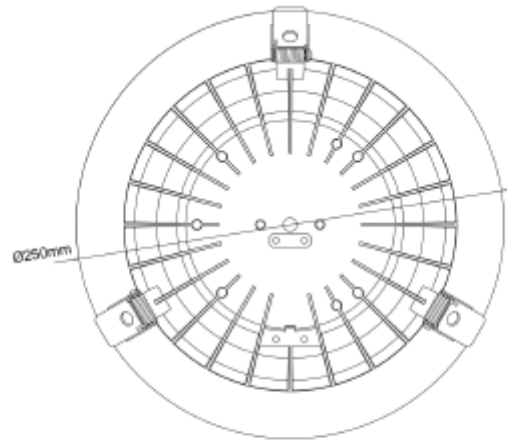

## FDV SPEC SHEET

Leila R

Art. no: 102221-01-3

Lighting Solutions

### LIGHT TECHNICAL

Lightsource Type:	LED (built in)
Lumen Output:	1095
Lumen LED (tc=25):	1500
Beam Angle:	70°
CCT (Color Temperature):	3000
CRI / Ra:	90
Color Code:	930
MacAdam (SDCM):	2
Lens (Diffuser):	Opal

### MOUNTING / CONNECTION

Connection:	Depending on driver
Cut-out [mm]:	210-240
Mounting:	Recessed, Ceiling

### PRODUCT

To be recessed in insulation:	No
Ingress Protection:	IP20
Lifetime [h]:	L80B10: 100 000
Color:	White
Height [mm]:	84
Diameter [mm]:	250