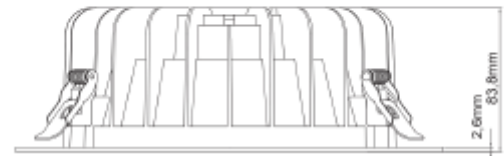

Leila R

Art. no: 102221-01-3

LIGHT TECHNICAL

Lightsource Type:	LED (built in)
Lumen Output:	1095
Lumen LED (tc=25):	1500
Beam Angle:	70°
CCT (Color Temperature):	3000
CRI / Ra:	90
Color Code:	930
MacAdam (SDCM):	2
Lens (Diffuser):	Opal

ELECTRICAL DATA

Dimming:	Depending on Driver
System Power [W]:	13
System Voltage [V]:	230V 50Hz
Protection Class:	2
Current Output [mA]:	350
Voltage Forward Min [V]:	31
Voltage Forward Max [V]:	34

MOUNTING / CONNECTION

Connection:	Depending on driver
Cut-out [mm]:	210-240
Mounting:	Recessed, Ceiling

PRODUCT

To be recessed in insulation:	No
Ingress Protection:	IP20
Lifetime [h]:	L80B10: 100 000
Color:	White
Height [mm]:	84
Diameter [mm]:	250