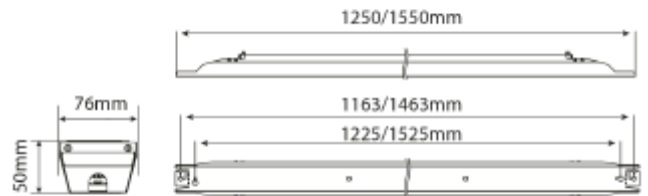

FDV SPEC SHEET

C Line Base

Art. no: 102512-2-00-1

Lighting Solutions

C Line Base

Art. no: 102512-2-00-1

LIGHT TECHNICAL

Lightsource Type:	LED (replaceable)
Lumen Output:	16500
Lumen LED (tc=25):	18000
Beam Angle:	60°
CCT (Color Temperature):	3000
CRI / Ra:	80
Color Code:	830
MacAdam (SDCM):	3
Lens (Diffuser):	Clear

PRODUCT

Ingress Protection:	IP23
Impact Protection:	IK08
Operating Temperature [°C]:	-20 - 40
Lifetime [h]:	L80: 100 000
Color:	Steel
Length [mm]:	1550
Height [mm]:	50
Width [mm]:	76
Weight [kg]:	2,54