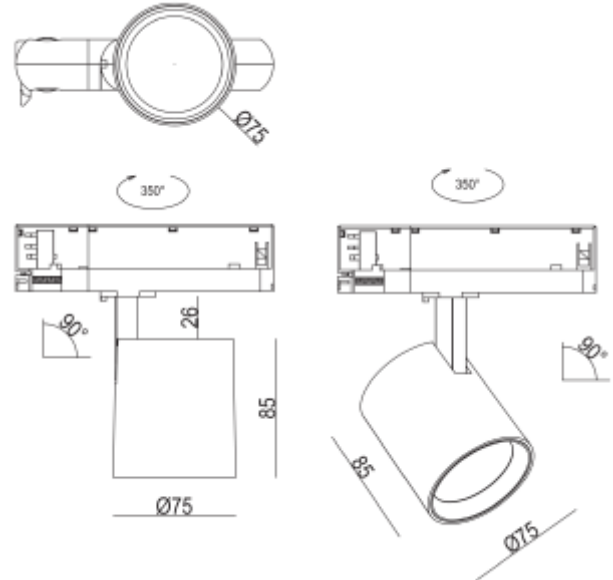

PRODUCT SHEET

Rod Mini C

Art. no: 102531-20-2

Lighting Solutions

Rod Mini C

SPECIFICATIONS	
Lightsource Type:	LED (built in)
System Power [W]:	15W
CCT (Color Temperature):	3000K
CRI / Ra:	90
Lumen Output:	1800lm
Lumen LED (tc=25):	2189lm
Beam Angle:	20°
Lens (Diffuser):	Clear
Dimming:	None
Flickerfree:	Yes
System Voltage [V]:	230V 50Hz
Connection:	Track 3-Circuit
Mounting:	Track, Ceiling
Lifetime [h]:	L80B10: 100 000h
Lumen/W:	120lm/W
MacAdam (SDCM):	3
Color:	Black
Height [mm]:	85mm
Width [mm]:	75mm
Diameter [mm]:	75mm
Weight [kg]:	0,485kg
Emergency light [h]:	No Emergency light

Rod Mini C is perfect for illuminating small areas such as walkways, stairs, or shelves to create a cozy atmosphere. With an impressive color rendering index (CRI) of over 80 and a warm color temperature of 3000K, Rod Mini C provides pleasant and atmospheric lighting with a light output of 350 lm/m and an efficiency of 80 lm/W. The product has a diameter of 75 mm, height of 85 mm, and an IP rating of IP20, making it suitable for indoor use.