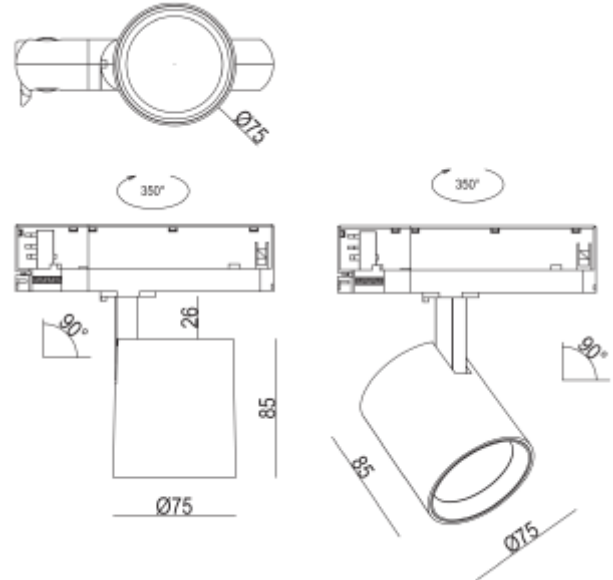

## PRODUCT SHEET

Rod Mini C

Art. no: 102531-20-3

Lighting Solutions

# Rod Mini C

SPECIFICATIONS	
Lightsource Type:	LED (built in)
System Power [W]:	15W
CCT (Color Temperature):	3000K
CRI / Ra:	90
Lumen Output:	1800lm
Lumen LED (tc=25):	2189lm
Beam Angle:	20°
Lens (Diffuser):	Clear
Dimming:	None
Flickerfree:	Yes
System Voltage [V]:	230V 50Hz
Connection:	Track 3-Circuit
Mounting:	Track, Ceiling
Lifetime [h]:	L80B10: 100 000h
Lumen/W:	120lm/W
MacAdam (SDCM):	3
Color:	White
Height [mm]:	85mm
Width [mm]:	75mm
Diameter [mm]:	75mm
Weight [kg]:	0,485kg
Emergency light [h]:	No Emergency light

Rod Mini C is perfect for illuminating small areas such as walkways, stairs, or shelves to create a cozy atmosphere. With an impressive color rendering index (CRI) of over 80 and a warm color temperature of 3000K, Rod Mini C provides pleasant and atmospheric lighting with a light output of 350 lm/m and an efficiency of 80 lm/W. The product has a diameter of 75 mm, height of 85 mm, and an IP rating of IP20, making it suitable for indoor use.