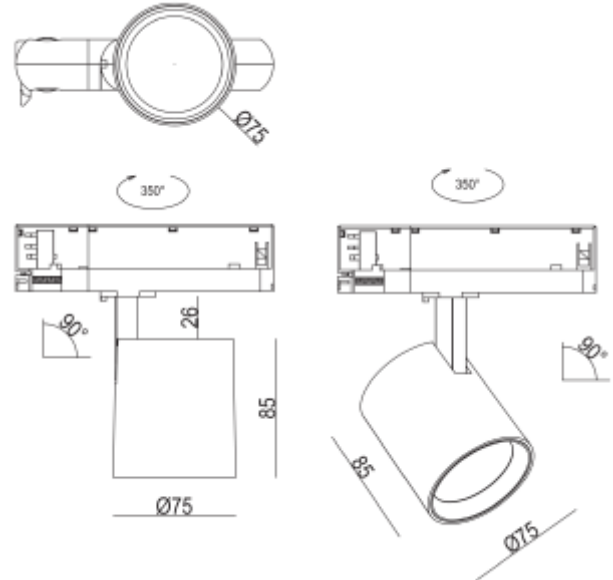

## PRODUCT SHEET

Rod Mini C

Art. no: 102531-36-2

Lighting Solutions

# Rod Mini C

SPECIFICATIONS	
Lightsource Type:	LED (built in)
System Power [W]:	15W
CCT (Color Temperature):	3000K
CRI / Ra:	90
Lumen Output:	1800lm
Lumen LED (tc=25):	2189lm
Beam Angle:	36°
Lens (Diffuser):	Clear
Dimming:	None
Flickerfree:	Yes
System Voltage [V]:	230V 50Hz
Connection:	Track 3-Circuit
Mounting:	Track, Ceiling
Lifetime [h]:	L80B10: 100 000h
Lumen/W:	120lm/W
MacAdam (SDCM):	3
Color:	Black
Height [mm]:	85mm
Width [mm]:	75mm
Diameter [mm]:	75mm
Weight [kg]:	0,485kg
Emergency light [h]:	No Emergency light

Rod Mini C is perfect for illuminating small areas such as walkways, stairs, or shelves to create a cozy atmosphere. With an impressive color rendering index (CRI) of over 80 and a warm color temperature of 3000K, Rod Mini C provides pleasant and atmospheric lighting with a light output of 350 lm/m and an efficiency of 80 lm/W. The product has a diameter of 75 mm, height of 85 mm, and an IP rating of IP20, making it suitable for indoor use.