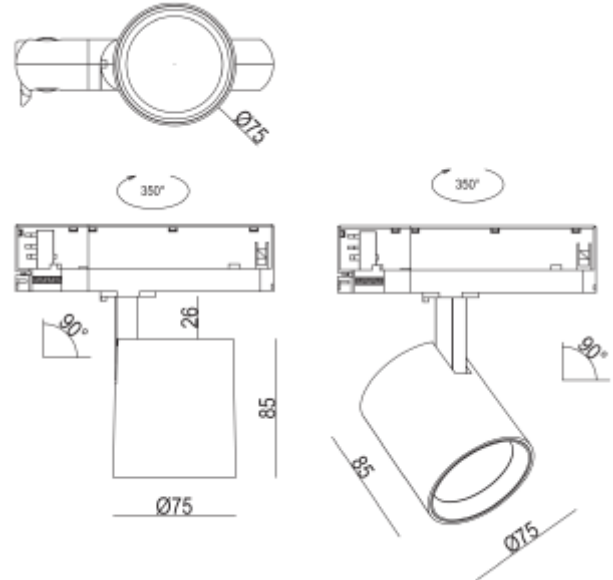

PRODUCT SHEET

Rod Mini C

Art. no: 102531-36-3

Lighting Solutions

Rod Mini C

SPECIFICATIONS	
Lightsource Type:	LED (built in)
System Power [W]:	15W
CCT (Color Temperature):	3000K
CRI / Ra:	90
Lumen Output:	1800lm
Lumen LED (tc=25):	2189lm
Beam Angle:	36°
Lens (Diffuser):	Clear
Dimming:	None
Flickerfree:	Yes
System Voltage [V]:	230V 50Hz
Connection:	Track 3-Circuit
Mounting:	Track, Ceiling
Lifetime [h]:	L80B10: 100 000h
Lumen/W:	120lm/W
MacAdam (SDCM):	3
Color:	White
Height [mm]:	85mm
Width [mm]:	75mm
Diameter [mm]:	75mm
Weight [kg]:	0,485kg
Emergency light [h]:	No Emergency light

Rod Mini C is perfect for illuminating small areas such as walkways, stairs, or shelves to create a cozy atmosphere. With an impressive color rendering index (CRI) of over 80 and a warm color temperature of 3000K, Rod Mini C provides pleasant and atmospheric lighting with a light output of 350 lm/m and an efficiency of 80 lm/W. The product has a diameter of 75 mm, height of 85 mm, and an IP rating of IP20, making it suitable for indoor use.