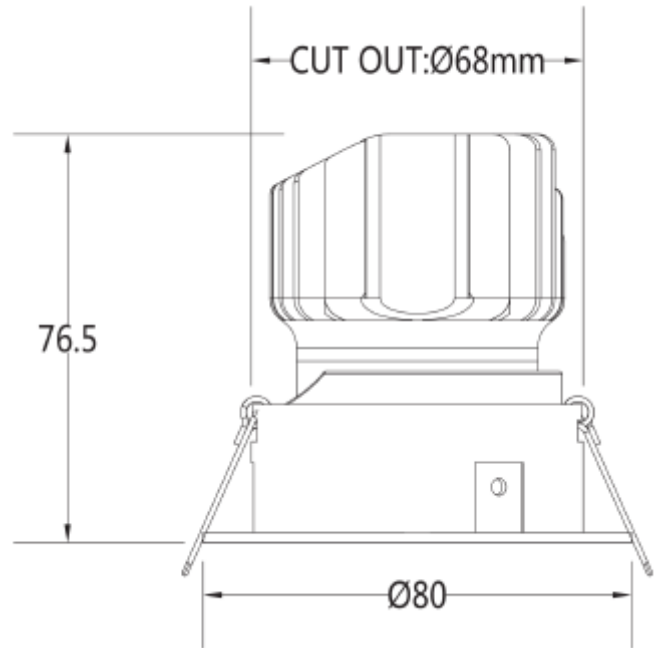

FDV SPEC SHEET

Cilla Mini

Art. no: 102720-30-2

Lighting Solutions

Cilla Mini

Art. no: 102720-30-2

LIGHT TECHNICAL

Lightsource Type:	LED (built in)
Lumen Output:	670lm
Lumen LED (tc=25):	1100
Beam Angle:	30°
CCT (Color Temperature):	2700
CRI / Ra:	95
Color Code:	927
MacAdam (SDCM):	3
Lens (Diffuser):	Lens

MOUNTING / CONNECTION

Connection:	Depending on driver
Cut-out [mm]:	68mm
Mounting:	Recessed

ELECTRICAL DATA

UGR (<=):	19
Dimming:	Depending on Driver
Flickerfree:	Yes
System Power [W]:	7
System Voltage [V]:	230V 50Hz
Protection Class:	2
Socket / Cap-Base:	N/A
Current Output [mA]:	150
Voltage Forward Max [V]:	33
Emergency light [h]:	No Emergency light

FDV SPEC SHEET

Cilla Mini

Art. no: 102720-30-2

Lighting Solutions

PRODUCT

To be recessed in insulation:	No
Ingress Protection:	IP44
Impact Protection:	IK02
Operating Temperature [°C]:	-20 - 45
Lifetime [h]:	L80B10: 100 000
Color:	Black
RAL:	RAL9005
Length [mm]:	80
Height [mm]:	76,5
Width [mm]:	80
Diameter [mm]:	80
Weight [kg]:	0,24
Housing Material :	Aluminium
Diffuser Material:	PMMA
Material 2:	Srpings