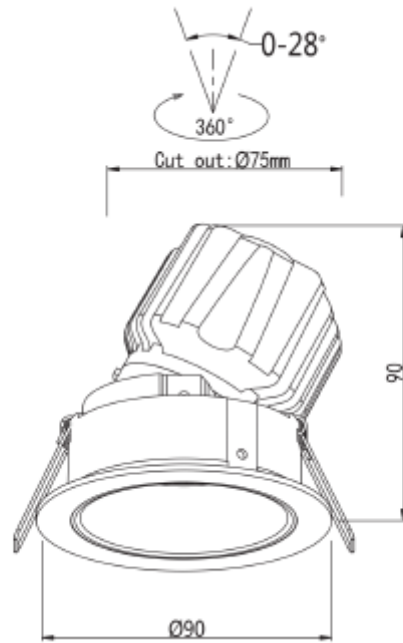

FDV SPEC SHEET

Cilla Midi

Art. no: 102730-30-2

Lighting Solutions

Cilla Midi

Art. no: 102730-30-2

LIGHT TECHNICAL

Lightsource Type:	LED (built in)
Lumen Output:	1600lm
Lumen LED (tc=25):	2200
Beam Angle:	30°
CCT (Color Temperature):	2700
CRI / Ra:	95
Color Code:	927
MacAdam (SDCM):	3
Lens (Diffuser):	Lens

MOUNTING / CONNECTION

Connection:	Depending on driver
Cut-out [mm]:	75-80mm
Mounting:	Recessed

ELECTRICAL DATA

UGR (<=):	19
Dimming:	Depending on Driver
Flickerfree:	Yes
System Power [W]:	13
System Voltage [V]:	230V 50Hz
Protection Class:	2
Socket / Cap-Base:	N/A
Current Output [mA]:	350
Voltage Forward Max [V]:	33
Emergency light [h]:	No Emergency light

FDV SPEC SHEET

Cilla Midi

Art. no: 102730-30-2

Lighting Solutions

PRODUCT

To be recessed in insulation:	No
Ingress Protection:	IP44
Impact Protection:	IK02
Operating Temperature [°C]:	-20 - 45
Lifetime [h]:	L80B10: 100 000
Color:	Black
RAL:	RAL9005
Length [mm]:	90
Height [mm]:	91
Width [mm]:	90
Diameter [mm]:	90
Weight [kg]:	0,38
Housing Material :	Aluminium
Diffuser Material:	PMMA
Material 2:	Srpings