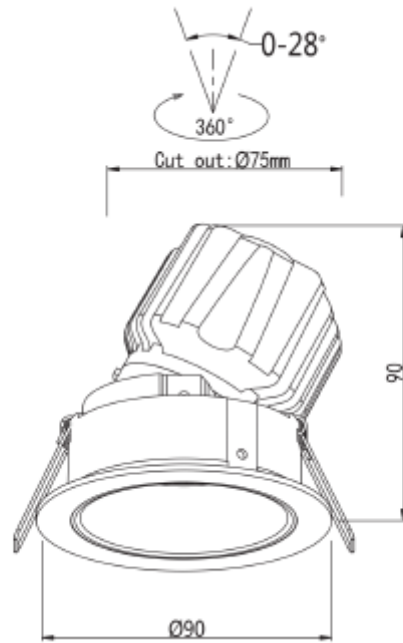

FDV SPEC SHEET

Cilla Midi

Art. no: 102730-30-3

Lighting Solutions

Cilla Midi

Art. no: 102730-30-3

LIGHT TECHNICAL

Lightsource Type:	LED (built in)
Lumen Output:	1600lm
Lumen LED (tc=25):	2200
Beam Angle:	30°
CCT (Color Temperature):	2700
CRI / Ra:	95
Color Code:	927
MacAdam (SDCM):	3
Lens (Diffuser):	Lens

MOUNTING / CONNECTION

Connection:	Depending on driver
Cut-out [mm]:	75-80mm
Mounting:	Recessed

ELECTRICAL DATA

UGR (<=):	19
Dimming:	Depending on Driver
Flickerfree:	Yes
System Power [W]:	13
System Voltage [V]:	230V 50Hz
Protection Class:	2
Socket / Cap-Base:	N/A
Current Output [mA]:	350
Voltage Forward Max [V]:	33
Emergency light [h]:	No Emergency light

FDV SPEC SHEET

Cilla Midi

Art. no: 102730-30-3

Lighting Solutions

PRODUCT

To be recessed in insulation:	No
Ingress Protection:	IP44
Impact Protection:	IK02
Operating Temperature [°C]:	-20 - 45
Lifetime [h]:	L80B10: 100 000
Color:	White
RAL:	RAL9010
Length [mm]:	90
Height [mm]:	91
Width [mm]:	90
Diameter [mm]:	90
Weight [kg]:	0,38
Housing Material :	Aluminium
Diffuser Material:	PMMA
Material 2:	Srpings