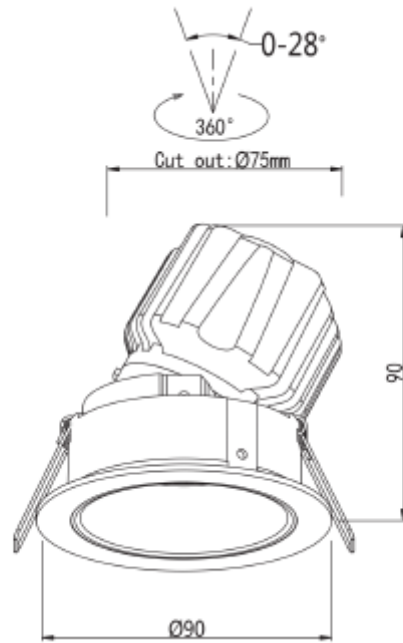

FDV SPEC SHEET

Cilla Midi

Art. no: 102731-30-2

Lighting Solutions

Cilla Midi

Art. no: 102731-30-2

LIGHT TECHNICAL

Lightsource Type:	LED (built in)
Lumen Output:	1600lm
Lumen LED (tc=25):	2200
Beam Angle:	30°
CCT (Color Temperature):	3000
CRI / Ra:	95
Color Code:	930
MacAdam (SDCM):	3
Lens (Diffuser):	Lens

MOUNTING / CONNECTION

Connection:	Depending on driver
Cut-out [mm]:	75-80mm
Mounting:	Recessed

ELECTRICAL DATA

UGR (<=):	19
Dimming:	Depending on Driver
Flickerfree:	Yes
System Power [W]:	13
System Voltage [V]:	230V 50Hz
Protection Class:	2
Socket / Cap-Base:	N/A
Current Output [mA]:	350
Voltage Forward Max [V]:	33
Emergency light [h]:	No Emergency light

FDV SPEC SHEET

Cilla Midi

Art. no: 102731-30-2

Lighting Solutions

PRODUCT

To be recessed in insulation:	No
Ingress Protection:	IP44
Impact Protection:	IK02
Operating Temperature [°C]:	-20 - 45
Lifetime [h]:	L80B10: 100 000
Color:	Black
RAL:	RAL9005
Length [mm]:	90
Height [mm]:	91
Width [mm]:	90
Diameter [mm]:	90
Weight [kg]:	0,38
Housing Material :	Aluminium
Diffuser Material:	PMMA
Material 2:	Srpings