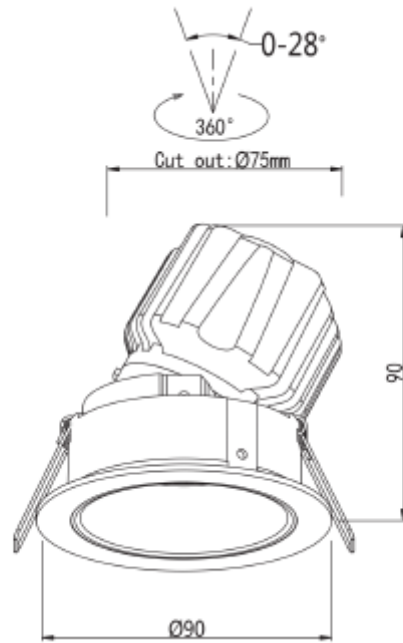

## FDV SPEC SHEET

Cilla Midi

Art. no: 102731-30-3

*Lighting Solutions*

### MOUNTING / CONNECTION

Connection:	Depending on driver
Cut-out [mm]:	75-80mm
Mounting:	Recessed