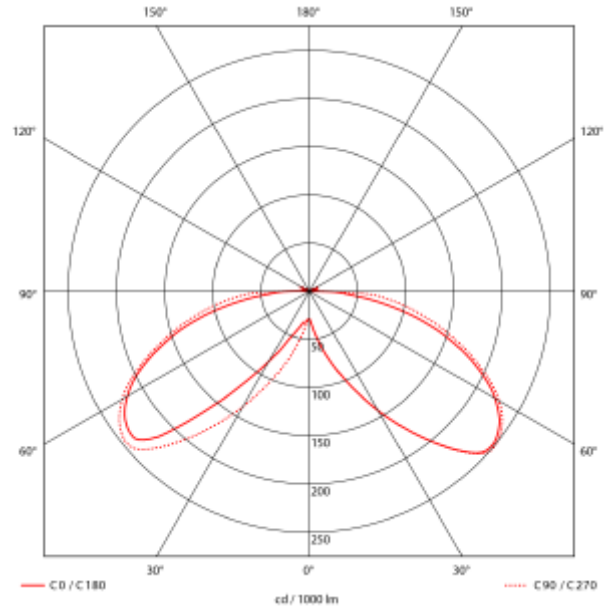

# Mika29 Bollard

The Mika29 Bollard is ideal for outdoor areas such as parks and walkways, providing stylish and modern lighting to its surroundings. With its anthracite grey finish (RAL7016), it offers an elegant look that suits a variety of environments. Its high protection rating of IP65 ensures resistance to both dust and water, making the Mika29 perfectly suited for outdoor use.

### SPECIFICATIONS

Lightsource Type:	LED (replaceable)
System Power [W]:	12W
CCT (Color Temperature):	4000K
CRI / Ra:	80
Lumen Output:	623lm
Lumen LED (tc=25):	640lm
Beam Angle:	360°
Lens (Diffuser):	Clear
Dimming:	None
Flickerfree:	Yes
System Voltage [V]:	230V 50Hz
Connection:	Cable 1.5m
Mounting:	Bollard
Lifetime [h]:	L80B10: 100 000h
Lumen/W:	51lm/W
MacAdam (SDCM):	6
Color:	Antracite
Height [mm]:	1000mm
Width [mm]:	170mm
Diameter [mm]:	217mm
Weight [kg]:	4kg