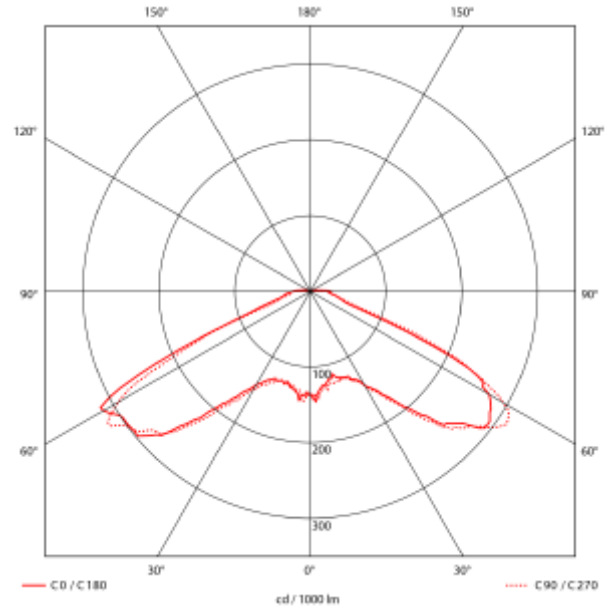

PRODUCT SHEET

Mika29 Pole

Art. no: 102940-5

Lighting Solutions

Mika29 Pole

The Mika29 Pole is ideal for illuminating outdoor areas such as gardens, driveways, and parking lots. It creates an inviting atmosphere while providing excellent visibility and enhanced safety. With an anthracite grey color (RAL7016) and an IP65 protection rating, it is well-protected against dust and water. Additionally, the product has an IK08 impact resistance, making it extra durable and perfect for outdoor use.

SPECIFICATIONS

Lightsource Type:	LED (replaceable)
System Power [W]:	15W
CCT (Color Temperature):	4000K
CRI / Ra:	80
Lumen Output:	2050lm
Lumen LED (tc=25):	2100lm
Beam Angle:	140
Lens (Diffuser):	Clear
Dimming:	None
Flickerfree:	Yes
System Voltage [V]:	230V 50Hz
Connection:	Cable 6m
Lifetime [h]:	L80B10: 100 000h
Lumen/W:	135lm/W
MacAdam (SDCM):	4
Color:	Antracite
Length [mm]:	500mm
Height [mm]:	523mm
Width [mm]:	500mm
Diameter [mm]:	500mm
Weight [kg]:	8,4kg