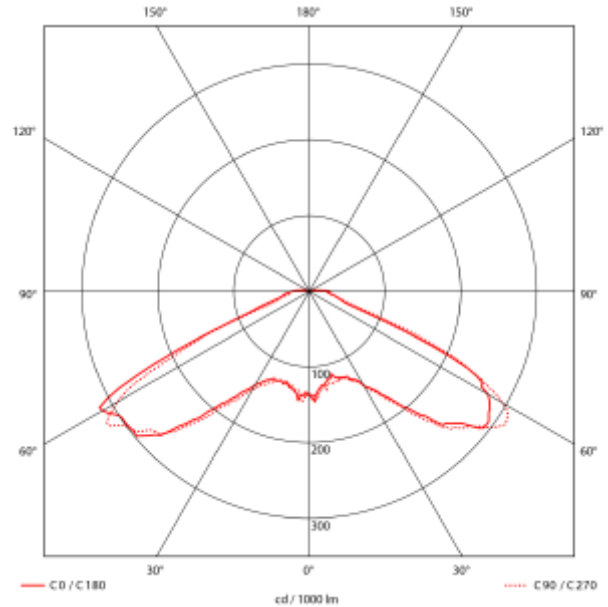

PRODUCT SHEET

Mika29 Pole

Art. no: 102942-5

Lighting Solutions

Mika29 Pole

The Mika29 Pole is ideal for illuminating outdoor areas such as gardens, driveways, and parking lots. It creates an inviting atmosphere while providing excellent visibility and enhanced safety. With an anthracite grey color (RAL7016) and an IP65 protection rating, it is well-protected against dust and water. Additionally, the product has an IK08 impact resistance, making it extra durable and perfect for outdoor use.

SPECIFICATIONS

Lightsource Type:	LED (replaceable)
System Power [W]:	30W
CCT (Color Temperature):	4000K
CRI / Ra:	80
Lumen Output:	4050lm
Lumen LED (tc=25):	4400lm
Beam Angle:	140°
Lens (Diffuser):	Clear
Dimming:	None
Flickerfree:	Yes
System Voltage [V]:	230V 50Hz
Connection:	Cable 6m
Lifetime [h]:	L80B10: 100 000h
Lumen/W:	135lm/W
MacAdam (SDCM):	4
Color:	Anthracite
Length [mm]:	500mm
Height [mm]:	523mm
Width [mm]:	500mm
Diameter [mm]:	500mm
Weight [kg]:	8,4kg