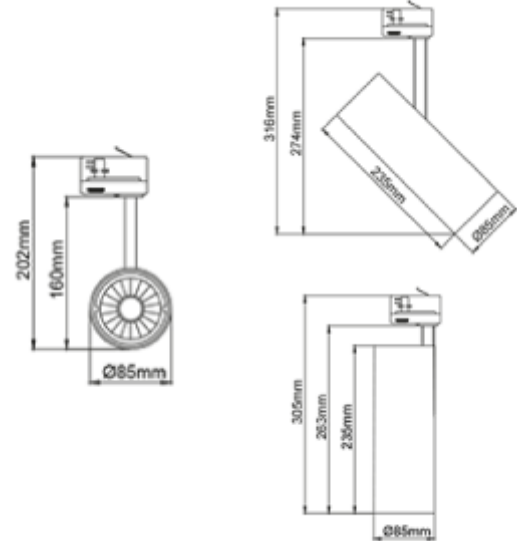

PRODUCT SHEET

Silindir Maxi
Art. no: 1119-6-30-5

Lighting Solutions

Silindir Maxi

SPECIFICATIONS

Lightsource Type:	LED (built in)
System Power [W]:	28W
CCT (Color Temperature):	3000K
CRI / Ra:	80
Lumen Output:	3300lm
Lumen LED (tc=25):	3750lm
Beam Angle:	30°
Lens (Diffuser):	Clear
Dimming:	None
System Voltage [V]:	230V 50Hz
Connection:	Track 3-Circuit
Mounting:	Track, Ceiling
Lifetime [h]:	L80B10: 60 000h
UGR (<=):	13
Lumen/W:	118lm/W
MacAdam (SDCM):	3
Height [mm]:	305mm
Width [mm]:	85mm
Weight [kg]:	1,3kg

Silindir Maxi is the most powerful spotlight in the Silindir-series. With 28W, high light output and CRI it is very suitable for stores and showrooms. The spotlight can be adjusted in all angles to meet every need. Tiltable 90° and 350° rotatable around its own axis. L305mm - Ø85mm