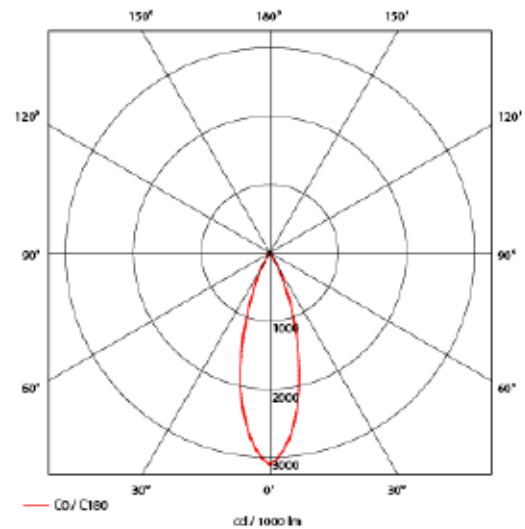

PRODUCT SHEET

Silindir Maxi
Art. no: 1119-6-30-5

Lighting Solutions

Silindir Maxi

SPECIFICATIONS

Lightsource Type:	LED (built in)
System Power [W]:	28W
CCT (Color Temperature):	3000K
CRI / Ra:	80
Lumen Output:	3300lm
Lumen LED (tc=25):	3750lm
Beam Angle:	30°
Lens (Diffuser):	Clear
Dimming:	None
System Voltage [V]:	230V 50Hz
Connection:	Track 3-Circuit
Mounting:	Track, Ceiling
Lifetime [h]:	L80B10: 60 000h
UGR (<=):	13
Lumen/W:	118lm/W
MacAdam (SDCM):	3
Height [mm]:	305mm
Width [mm]:	85mm
Weight [kg]:	1,3kg

Silindir Maxi is the most powerful spotlight in the Silindir-series. With 28W, high light output and CRI it is very suitable for stores and showrooms. The spotlight can be adjusted in all angles to meet every need. Tiltable 90° and 350° rotatable around its own axis. L305mm - Ø85mm