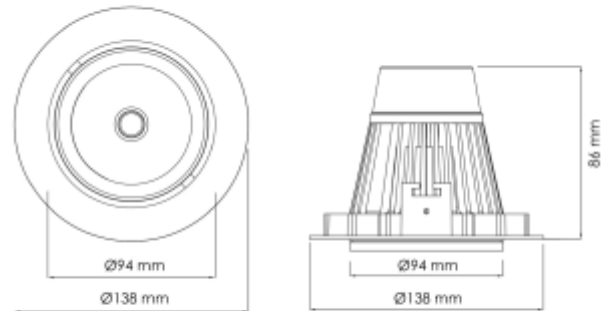

PRODUCT SHEET

Torres Mini

Art. no: 17030-7-40-3-ddd

Lighting Solutions

Torres Mini

 125mm

This is by far our most popular mini" downlight and it offers huge flexibility, tiltable up to 25 degrees. This downlight has a recessed light source giving a minimum of stray light. The Torres Mini can be supplied with a variety of connector solutions.

SPECIFICATIONS

Lightsource Type:	LED (built in)
System Power [W]:	22W
CCT (Color Temperature):	3000K
CRI / Ra:	80
Lumen Output:	2780lm
Lumen LED (tc=25):	3650lm
Beam Angle:	40°
Lens (Diffuser):	Clear
Dimming:	DALI
System Voltage [V]:	230V 50Hz
Connection:	18i5 DALI Quick connection
Mounting:	Recessed, Ceiling
Cut-out [mm]:	Ø125mm
Color:	White
Length [mm]:	138mm
Height [mm]:	86mm
Width [mm]:	94mm
To be recessed in insulation:	No