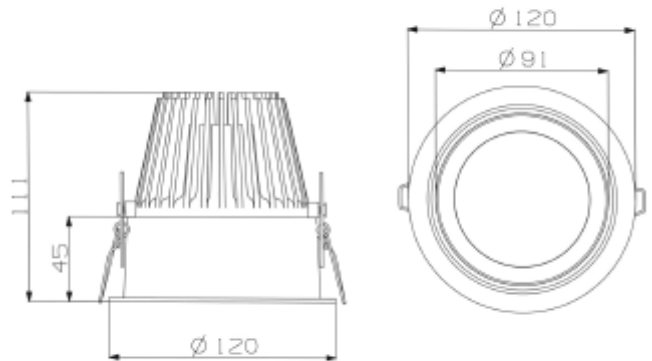

## FDV SPEC SHEET

Trimo Mini

Art. no: 18020-7-24-2

Lighting Solutions

112mm

### MOUNTING / CONNECTION

Connection:	18i3 Quick connection
Cut-out [mm]:	Ø112
Mounting:	Recessed, Ceiling

### PRODUCT

To be recessed in insulation:	No
Ingress Protection:	IP20
Lifetime [h]:	L80B10: 100 000
Color:	Black
Height [mm]:	110
Width [mm]:	122
Weight [kg]:	0,7