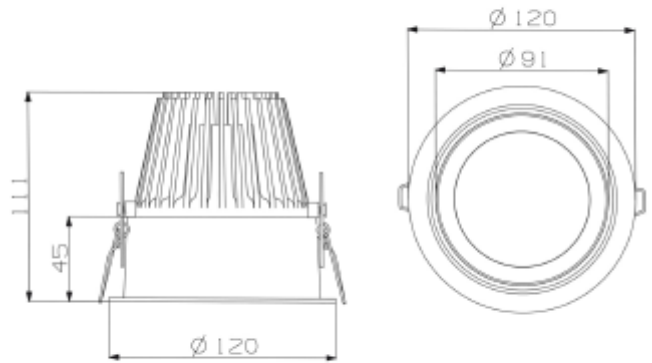

## FDV SPEC SHEET

Trimo Mini  
Art. no: 18020-7-24-3

 112mm

### MOUNTING / CONNECTION

Connection:	18i3 Quick connection
Cut-out [mm]:	Ø112
Mounting:	Recessed, Ceiling

### PRODUCT

To be recessed in insulation:	No
Ingress Protection:	IP20
Lifetime [h]:	L80B10: 100 000
Color:	White
Height [mm]:	110
Width [mm]:	122
Weight [kg]:	0,7