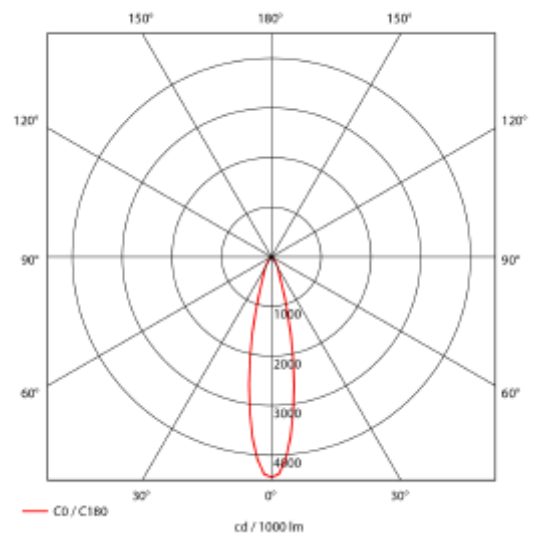

PRODUCT SHEET

Trimo

Art. no: 18045-7-20-2

Lighting Solutions

Trimo

 155mm

SPECIFICATIONS

Lightsource Type:	LED (built in)
System Power [W]:	31W
CCT (Color Temperature):	3000K
CRI / Ra:	80
Lumen Output:	3750lm
Lumen LED (tc=25):	4750lm
Beam Angle:	20°
Lens (Diffuser):	Clear
Dimming:	None
System Voltage [V]:	230V 50Hz
Connection:	18i3 Quick connection
Mounting:	Recessed, Ceiling
Cut-out [mm]:	Ø155mm
Lifetime [h]:	L80B10: 60 000h
Lumen/W:	121lm/W
Color:	Black
Length [mm]:	170mm
Height [mm]:	170mm
Width [mm]:	170mm
Weight [kg]:	1,4kg
To be recessed in insulation:	No