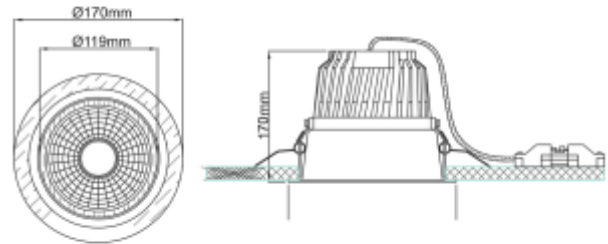

PRODUCT SHEET

Trimo

Art. no: 18045-7-20-2

Lighting Solutions

Trimo

 155mm

SPECIFICATIONS

Lightsource Type:	LED (built in)
System Power [W]:	31W
CCT (Color Temperature):	3000K
CRI / Ra:	80
Lumen Output:	3750lm
Lumen LED (tc=25):	4750lm
Beam Angle:	20°
Lens (Diffuser):	Clear
Dimming:	None
System Voltage [V]:	230V 50Hz
Connection:	18i3 Quick connection
Mounting:	Recessed, Ceiling
Cut-out [mm]:	Ø155mm
Lifetime [h]:	L80B10: 60 000h
Lumen/W:	121lm/W
Color:	Black
Length [mm]:	170mm
Height [mm]:	170mm
Width [mm]:	170mm
Weight [kg]:	1,4kg
To be recessed in insulation:	No

Tired of downlights giving obtrusive annoying stray light? Our Trimo range of downlights guarantees a minimum of stray light, this is accomplished by using a recessed LED light source. The Trimo range has a 18i3 connector and can be supplied with a variety of connector solutions.