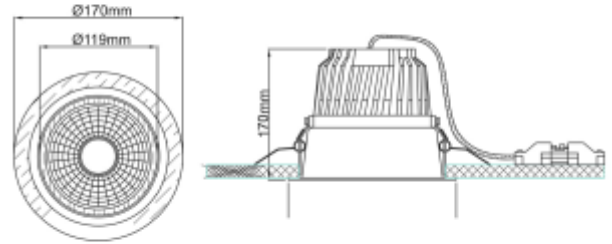

PRODUCT SHEET

Trimo

Art. no: 18045-7-60-2

Lighting Solutions

Trimo

 155mm

Tired of downlights giving obtrusive annoying stray light? Our Trimo range of downlights guarantees a minimum of stray light, this is accomplished by using a recessed LED light source. The Trimo range has a 18i3 connector and can be supplied with a variety of connector solutions.

SPECIFICATIONS

Lightsource Type:	LED (built in)
System Power [W]:	31W
CCT (Color Temperature):	3000K
CRI / Ra:	80
Lumen Output:	3580lm
Lumen LED (tc=25):	4750lm
Beam Angle:	60°
Lens (Diffuser):	Clear
Dimming:	None
System Voltage [V]:	230V 50Hz
Connection:	18i3 Quick connection
Mounting:	Recessed, Ceiling
Cut-out [mm]:	Ø155mm
Lifetime [h]:	L80B10: 60 000h
Lumen/W:	116lm/W
Color:	Black
Length [mm]:	170mm
Height [mm]:	170mm
Width [mm]:	170mm
Weight [kg]:	1,4kg
To be recessed in insulation:	No