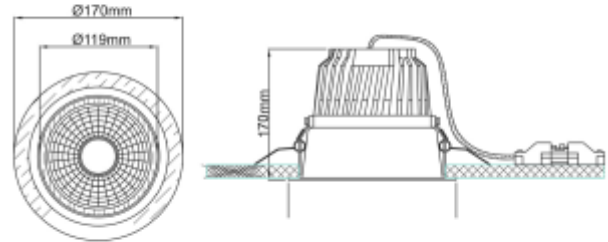

# Trimo

 155mm

Tired of downlights giving obtrusive annoying stray light? Our Trimo range of downlights guarantees a minimum of stray light, this is accomplished by using a recessed LED light source. The Trimo range has a 18i3 connector and can be supplied with a variety of connector solutions.

SPECIFICATIONS	
Lightsource Type:	LED (built in)
System Power [W]:	31W
CCT (Color Temperature):	3000K
CRI / Ra:	80
Lumen Output:	3580lm
Lumen LED (tc=25):	4750lm
Beam Angle:	60°
Lens (Diffuser):	Clear
Dimming:	DALI
System Voltage [V]:	230V 50Hz
Connection:	18i5 DALI Quick connection
Mounting:	Recessed, Ceiling
Cut-out [mm]:	Ø155mm
Lifetime [h]:	L80B10: 60 000h
Lumen/W:	116lm/W
Color:	White
Length [mm]:	170mm
Height [mm]:	170mm
Width [mm]:	170mm
Weight [kg]:	1,4kg
To be recessed in insulation:	No