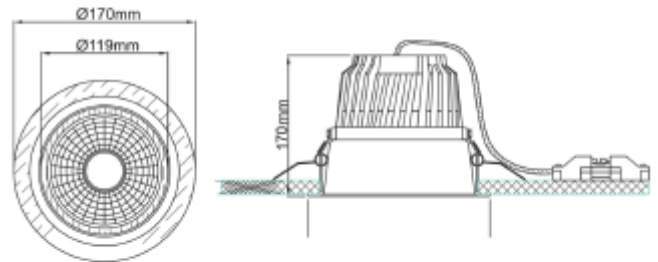

FDV SPEC SHEET

Trimo

Art. no: 18045-7-60-3

Lighting Solutions

 155mm

Trimo

Art. no: 18045-7-60-3

LIGHT TECHNICAL

Lightsource Type:	LED (built in)
Lumen Output:	3580
Lumen LED (tc=25):	4750
Beam Angle:	60°
CCT (Color Temperature):	3000
CRI / Ra:	80
Color Code:	830
Lens (Diffuser):	Clear

MOUNTING / CONNECTION

Connection:	18i3 Quick connection
Cut-out [mm]:	Ø155
Mounting:	Recessed, Ceiling

PRODUCT

To be recessed in insulation:	No
Ingress Protection:	IP20
Lifetime [h]:	L80B10: 60 000
Color:	White
Length [mm]:	170
Height [mm]:	170
Width [mm]:	170

ELECTRICAL DATA

Dimming:	None
System Power [W]:	31
System Voltage [V]:	230V 50Hz
Protection Class:	2
Max load pr circuit - B10:	14
Max load pr circuit - B16:	24
Max load pr circuit - C10:	24
Max load pr circuit - C16:	40
Inrush current I _{max} [A]:	25
Inrush current time [µs]:	150
Socket / Cap-Base:	N/A
Current Output [mA]:	800