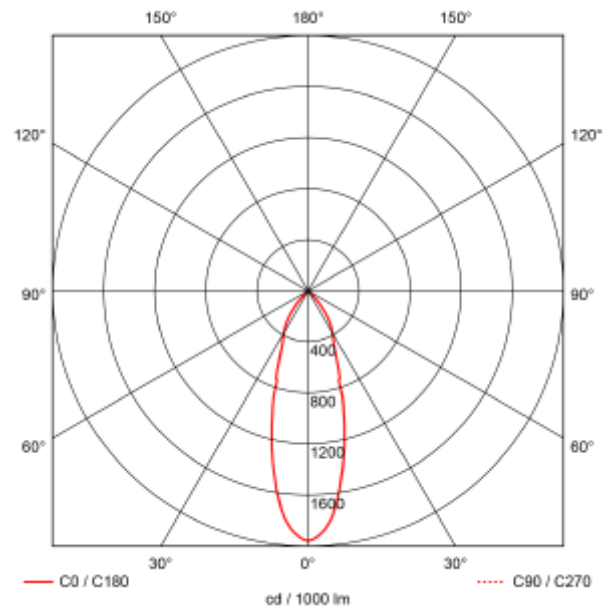

PRODUCT SHEET

Sargas Rotatable

Art. no: 29927-2-36-2

Lighting Solutions

Sargas Rotatable

 93mm

A⁺

SPECIFICATIONS

System Power [W]:	7W
CCT (Color Temperature):	2700K
CRI / Ra:	90
Lumen Output:	526lm
Lumen LED (tc=25):	550lm
Beam Angle:	36°
Lens (Diffuser):	Clear
Dimming:	Phase-Cut
Flickerfree:	Yes
System Voltage [V]:	230V 50Hz
Connection:	QuickConnect
Mounting:	Recessed, Ceiling
Cut-out [mm]:	Ø93mm
Lumen/W:	74lm/W
MacAdam (SDCM):	3
Color:	Black
Height [mm]:	56mm
Width [mm]:	100mm
To be recessed in insulation:	No

Sargas is an indoor downlight that can be tilted 53° and rotated 350° so you can point the light where you need it. This makes the downlight suitable for pitched roof, but also for flat ceilings to light up a wall, paintings or details you want to highlight. Comes with phase-cut driver with QuickConnect for easy installation. Cut-out Ø93mm.