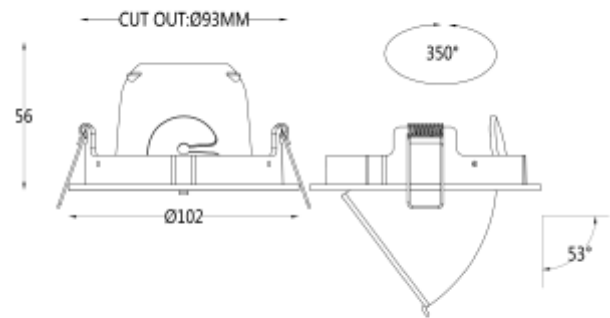

PRODUCT SHEET

Sargas Rotatable

Art. no: 29927-2-36-2

Lighting Solutions

Sargas Rotatable

 93mm

A⁺

SPECIFICATIONS

System Power [W]:	7W
CCT (Color Temperature):	2700K
CRI / Ra:	90
Lumen Output:	526lm
Lumen LED (tc=25):	550lm
Beam Angle:	36°
Lens (Diffuser):	Clear
Dimming:	Phase-Cut
Flickerfree:	Yes
System Voltage [V]:	230V 50Hz
Connection:	QuickConnect
Mounting:	Recessed, Ceiling
Cut-out [mm]:	Ø93mm
Lumen/W:	74lm/W
MacAdam (SDCM):	3
Color:	Black
Height [mm]:	56mm
Width [mm]:	100mm
To be recessed in insulation:	No

Sargas is an indoor downlight that can be tilted 53° and rotated 350° so you can point the light where you need it. This makes the downlight suitable for pitched roof, but also for flat ceilings to light up a wall, paintings or details you want to highlight. Comes with phase-cut driver with QuickConnect for easy installation. Cut-out Ø93mm.