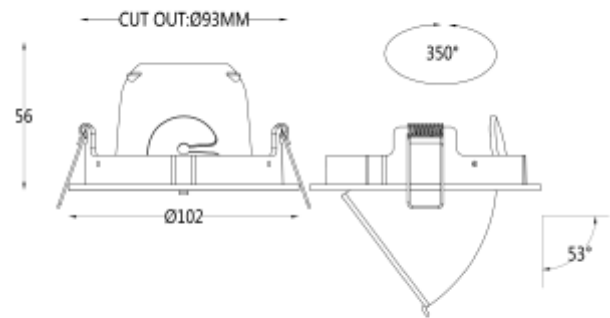

PRODUCT SHEET

Sargas Rotatable

Art. no: 29927-2-36-3

Lighting Solutions

Sargas Rotatable

 93mm

SPECIFICATIONS

System Power [W]:	7W
CCT (Color Temperature):	2700K
CRI / Ra:	90
Lumen Output:	526lm
Lumen LED (tc=25):	550lm
Beam Angle:	36°
Lens (Diffuser):	Clear
Dimming:	Phase-Cut
Flickerfree:	Yes
System Voltage [V]:	230V 50Hz
Connection:	QuickConnect
Mounting:	Recessed, Ceiling
Cut-out [mm]:	Ø93mm
Lumen/W:	74lm/W
MacAdam (SDCM):	3
Color:	White
Height [mm]:	56mm
Width [mm]:	100mm
To be recessed in insulation:	No

Sargas is an indoor downlight that can be tilted 53° and rotated 350° so you can point the light where you need it. This makes the downlight suitable for pitched roof, but also for flat ceilings to light up a wall, paintings or details you want to highlight. Comes with phase-cut driver with QuickConnect for easy installation. Cut-out Ø93mm.