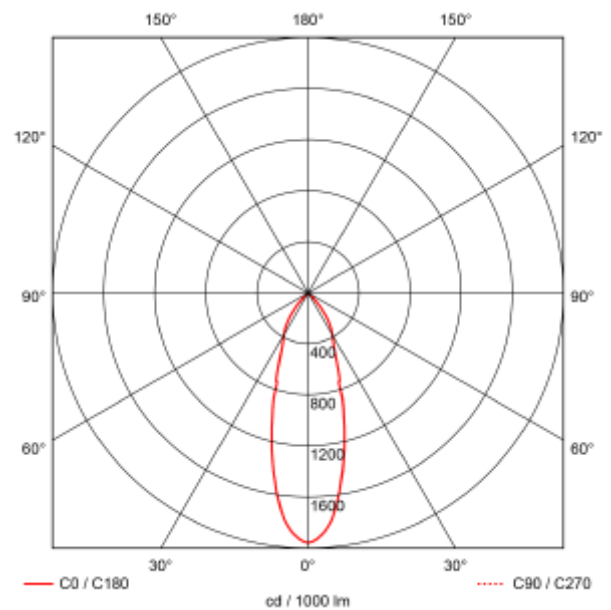

PRODUCT SHEET

Sargas Rotatable

Art. no: 29927-2-36-3

Lighting Solutions

Sargas Rotatable

 93mm

SPECIFICATIONS

System Power [W]:	7W
CCT (Color Temperature):	2700K
CRI / Ra:	90
Lumen Output:	526lm
Lumen LED (tc=25):	550lm
Beam Angle:	36°
Lens (Diffuser):	Clear
Dimming:	Phase-Cut
Flickerfree:	Yes
System Voltage [V]:	230V 50Hz
Connection:	QuickConnect
Mounting:	Recessed, Ceiling
Cut-out [mm]:	Ø93mm
Lumen/W:	74lm/W
MacAdam (SDCM):	3
Color:	White
Height [mm]:	56mm
Width [mm]:	100mm
To be recessed in insulation:	No

Sargas is an indoor downlight that can be tilted 53° and rotated 350° so you can point the light where you need it. This makes the downlight suitable for pitched roof, but also for flat ceilings to light up a wall, paintings or details you want to highlight. Comes with phase-cut driver with QuickConnect for easy installation. Cut-out Ø93mm.